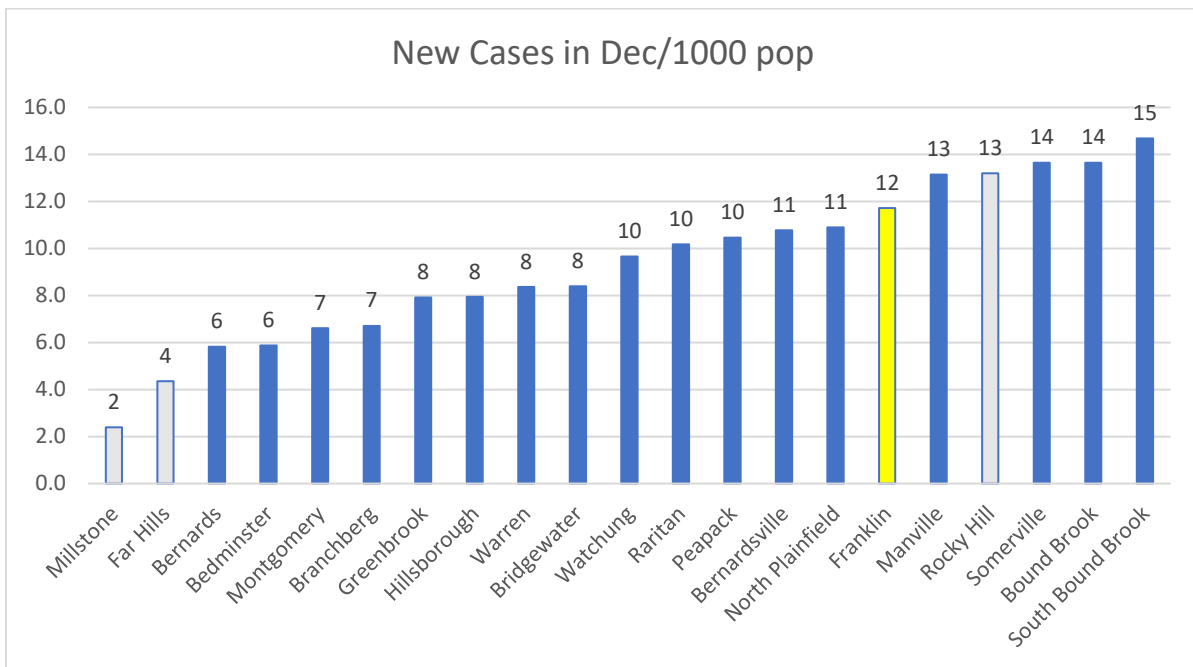

Today's Cases (12/30/20)

New cases 33
Total cases 3076

New deaths 0
Total deaths 168

5								
13	15	18						
20	24	25	27	27	28			
30	30	31	31	33	37	37	37	39
42								
54	55	59						
60	61	62	64	64	65			
76	77							
80	81							

We have had 813 cases this month. I thought I'd look at other towns in the county for comparison. I had data from Dec 2nd and Dec 29th. So, I looked at how many new cases occurred in each town from Dec 2 to Dec 29 and divided by population.

As usual Millstone, Far Hills and Rocky Hill are gray because of small numbers. Actually, Millstone is an estimate because it is now rolled into Hillsborough.

Below is a graph of cases since the start of the pandemic.