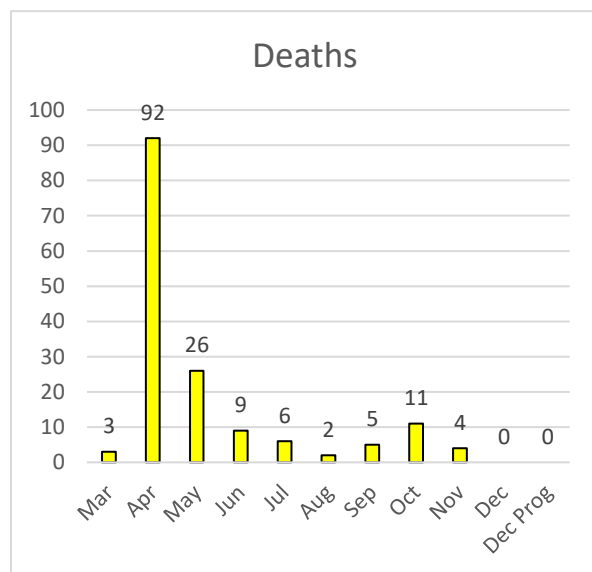

Somerset Co. Cases

Today's Cases (12/11/2020)

New cases 22
Total cases 2552

New deaths 0
Total deaths 158

Ages

1					
18					
25	27	28	29		
30	31	32	33	34	39
42	44	46	49	49	49
50	54	56			
76					

Yesterday I looked at cases and deaths in Franklin by the month. To put it in perspective I'll post Franklin, Somerset Co., NJ and US. Franklin is to 12/11 the others are through 12/10. The red bar is December projected to the 31st.

Franklin