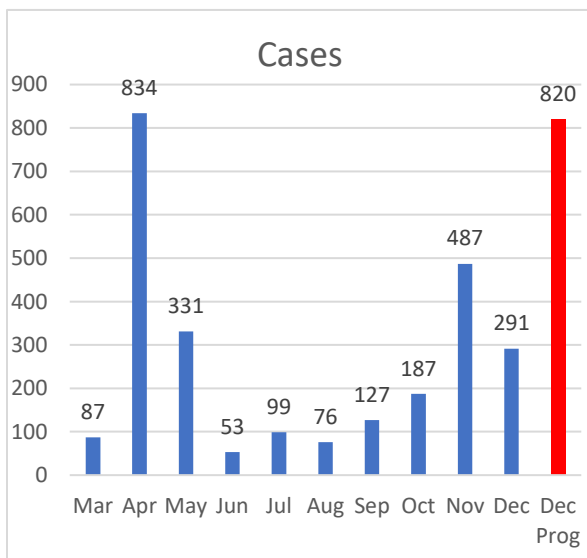

Somerset Co. Cases

Today's Cases (12/11/2020)

New cases 22
Total cases 2552

New deaths 0
Total deaths 158

Ages

1					
18					
25	27	28	29		
30	31	32	33	34	39
42	44	46	49	49	49
50	54	56			
76					

Yesterday I looked at cases and deaths in Franklin by the month. To put it in perspective I'll post Franklin, Somerset Co., NJ and US. Franklin is to 12/11 the others are through 12/10. The red bar is December projected to the 31st.

Franklin