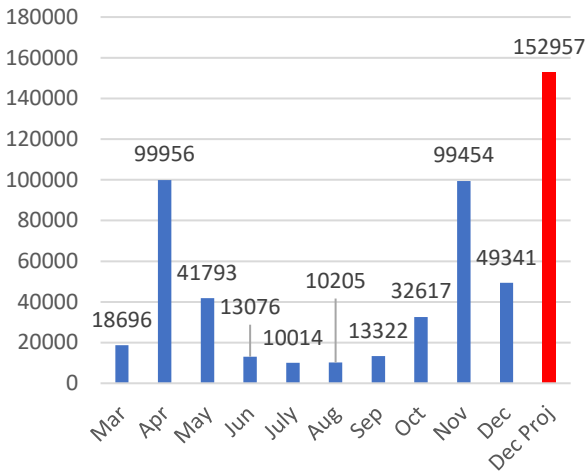

Today's Cases (12/11/2020)

New cases 22
Total cases 2552

New deaths 0
Total deaths 158

Ages

1					
18					
25	27	28	29		
30	31	32	33	34	39
42	44	46	49	49	49
50	54	56			
76					

Yesterday I looked at cases and deaths in Franklin by the month. To put it in perspective I'll post Franklin, Somerset Co., NJ and US. Franklin is to 12/11 the others are through 12/10. The red bar is December projected to the 31st.

Franklin

Somerset Co. Cases

Somerset Co. Cases

NJ Cases

NJ Deaths

US Cases

US Deaths