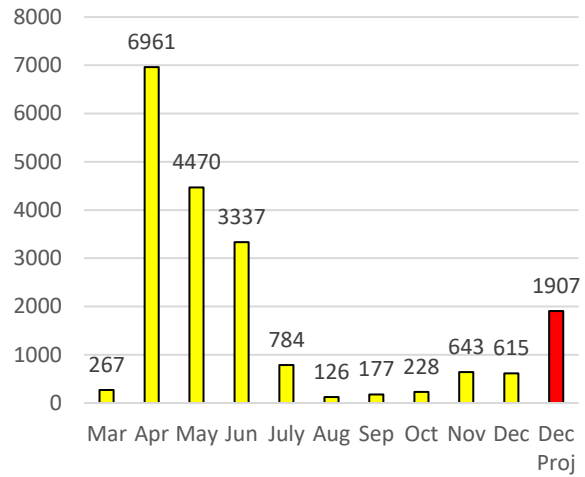

Today's Cases (12/11/2020)

New cases 22
Total cases 2552

New deaths 0
Total deaths 158

Ages

1					
18					
25	27	28	29		
30	31	32	33	34	39
42	44	46	49	49	49
50	54	56			
76					

Yesterday I looked at cases and deaths in Franklin by the month. To put it in perspective I'll post Franklin, Somerset Co., NJ and US. Franklin is to 12/11 the others are through 12/10. The red bar is December projected to the 31st.

Franklin

Somerset Co. Cases

Somerset Co. Cases

NJ Cases

NJ Deaths

US Cases

US Deaths