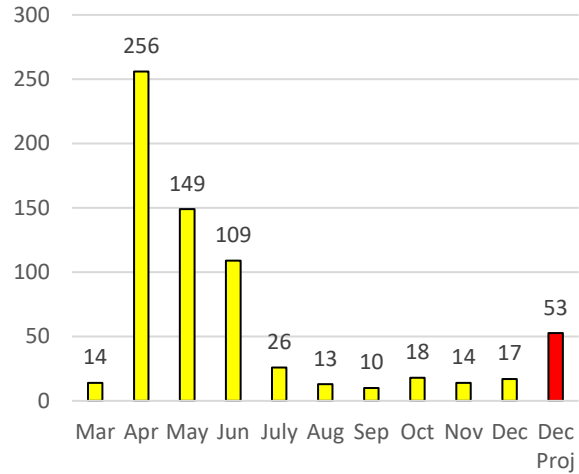

Somerset Co. Cases