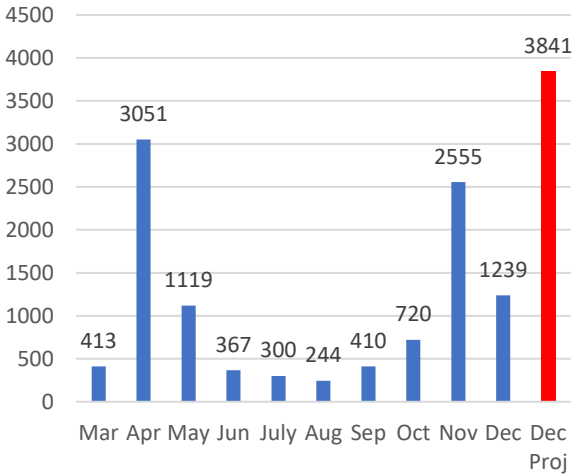

Somerset Co. Cases