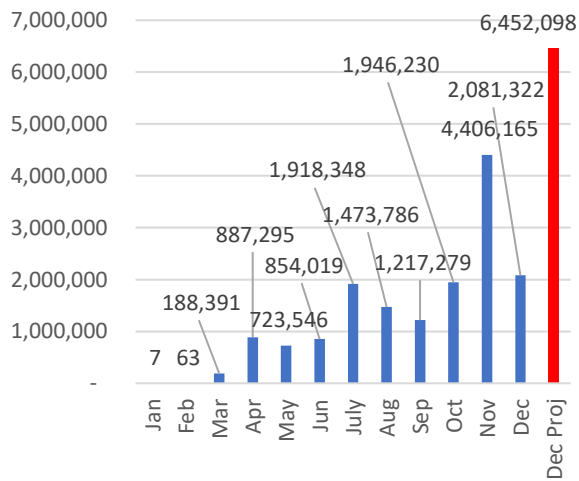

Today's Cases (12/11/2020)

New cases 22
Total cases 2552

New deaths 0
Total deaths 158

Ages

1					
18					
25	27	28	29		
30	31	32	33	34	39
42	44	46	49	49	49
50	54	56			
76					

Yesterday I looked at cases and deaths in Franklin by the month. To put it in perspective I'll post Franklin, Somerset Co., NJ and US. Franklin is to 12/11 the others are through 12/10. The red bar is December projected to the 31st.

Franklin

Somerset Co. Cases

Somerset Co. Cases

NJ Cases

NJ Deaths

US Cases

US Deaths