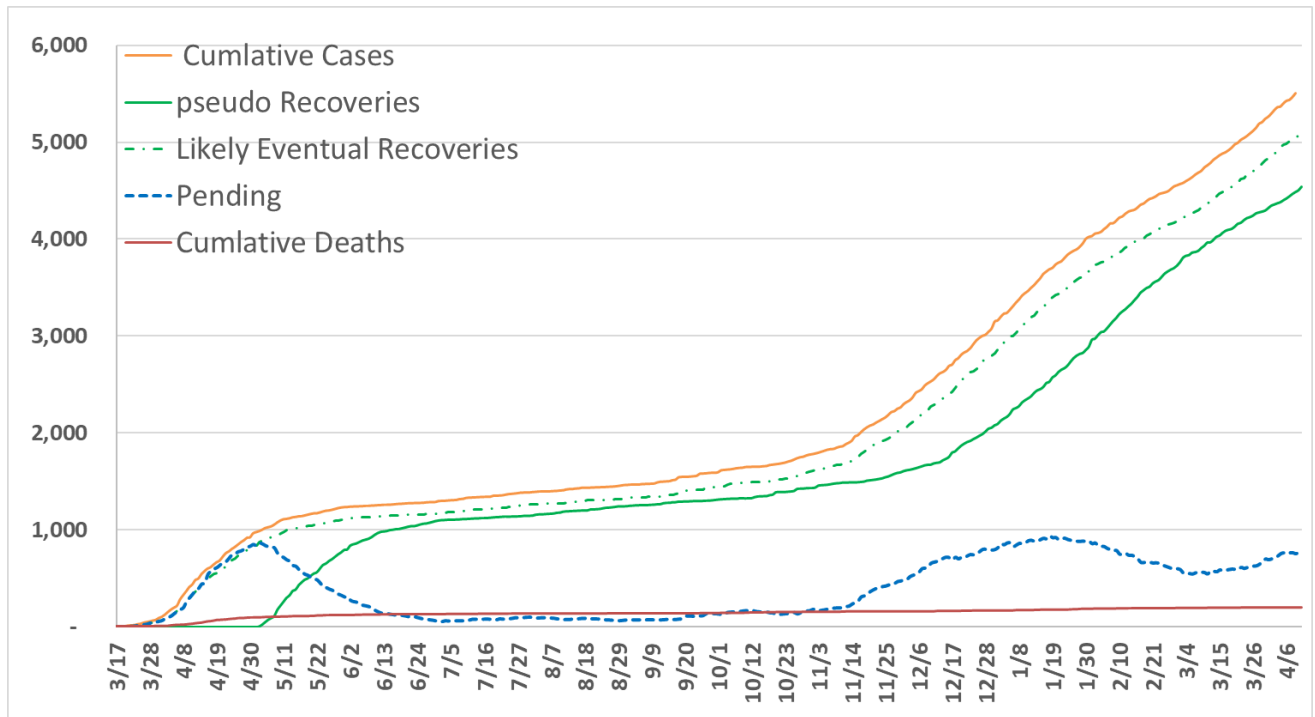

### Today's Cases (4/9/21)

New cases 39  
 Total cases 5506

New deaths 0  
 Total deaths 201

3	5	7	8				
11	16	17	18	18			
25	25	25	25	26	26	26	28
33	33	34	36	39			
40	41	43	44	46	49	49	
51	56	64	64	66	68		
77							
89							
95							

There is 1 case under investigation for DOB.

Pseudo recovered: The number of people who were infected 30 or more days ago who haven't died.

Pending: the number of people infected in the last 29 days who haven't died.  
(total cases – deaths – pseudo recovered)

Likely Eventual Recoveries:  $\text{Cases} * (1 - \text{death rate})$