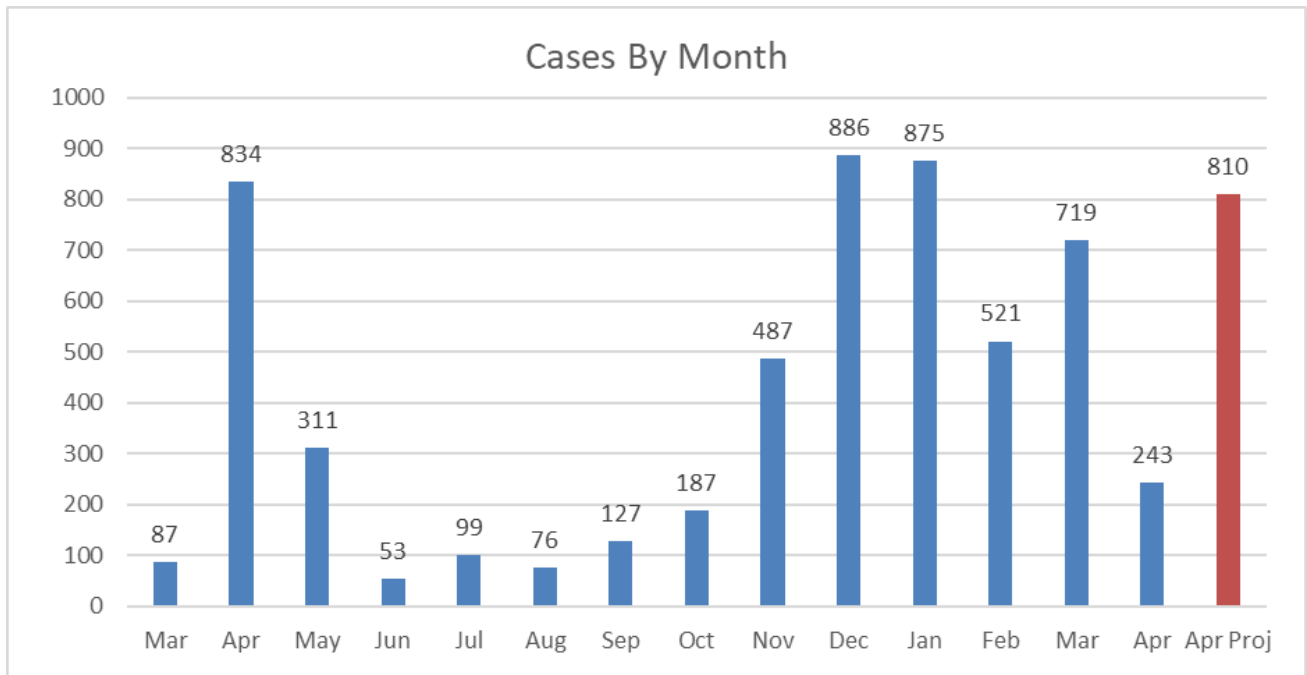

### Today's Cases (4/9/21)

New cases 39  
 Total cases 5506

New deaths 0  
 Total deaths 201

3	5	7	8				
11	16	17	18	18			
25	25	25	25	26	26	26	28
33	33	34	36	39			
40	41	43	44	46	49	49	
51	56	64	64	66	68		
77							
89							
95							

There is 1 case under investigation for DOB.

Pseudo recovered: The number of people who were infected 30 or more days ago who haven't died.

Pending: the number of people infected in the last 29 days who haven't died.  
(total cases – deaths – pseudo recovered)

Likely Eventual Recoveries:  $\text{Cases} * (1 - \text{death rate})$