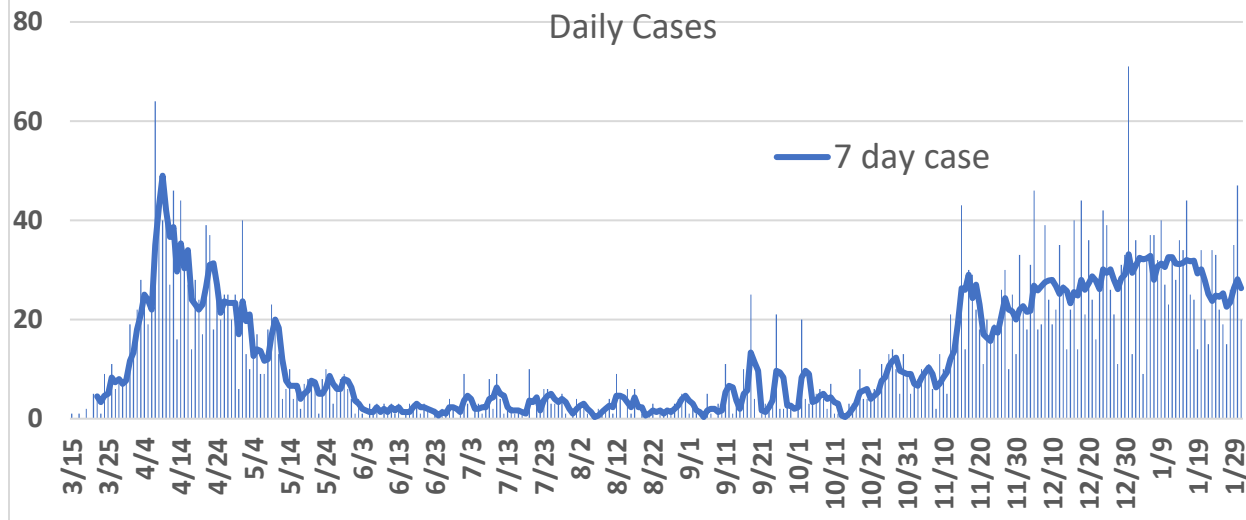

Cumulative Cases

Daily Cases