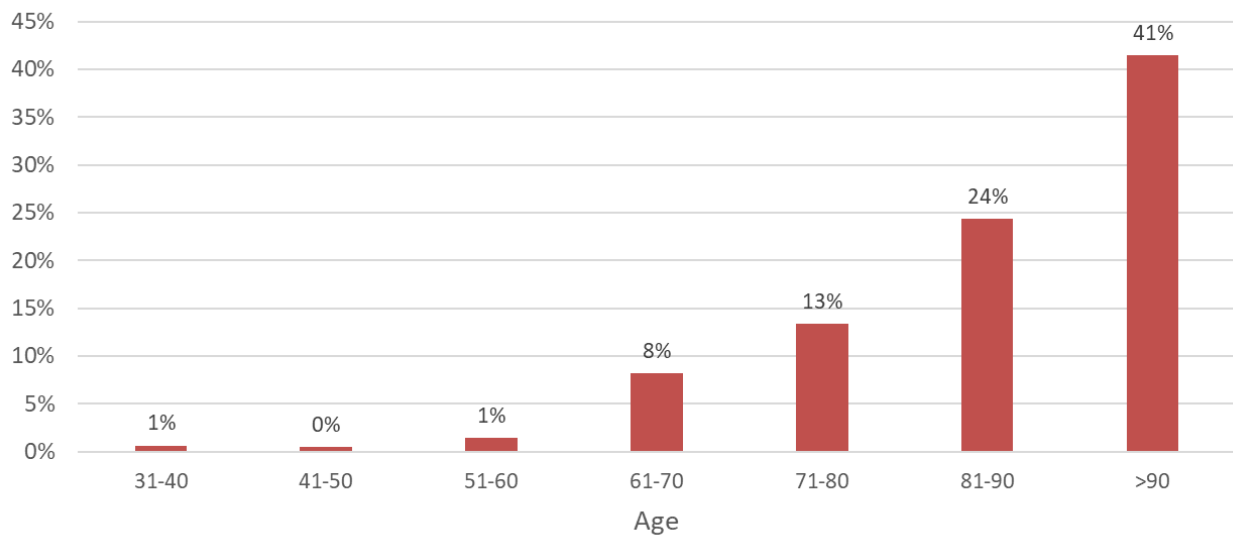

## Cases for 1/31/2021

New cases 20

Total cases 4022

Ages

9

11 14 16 18 18 19

23 23 24 24 25 25

31

41 49 49

55

63

74

New deaths 1 Age 54

Total deaths 188

## Percent Cases, Deaths and Population by Age

If infected what are the odds of dying by age

## Percent of cases who have died by age since March 15 2020