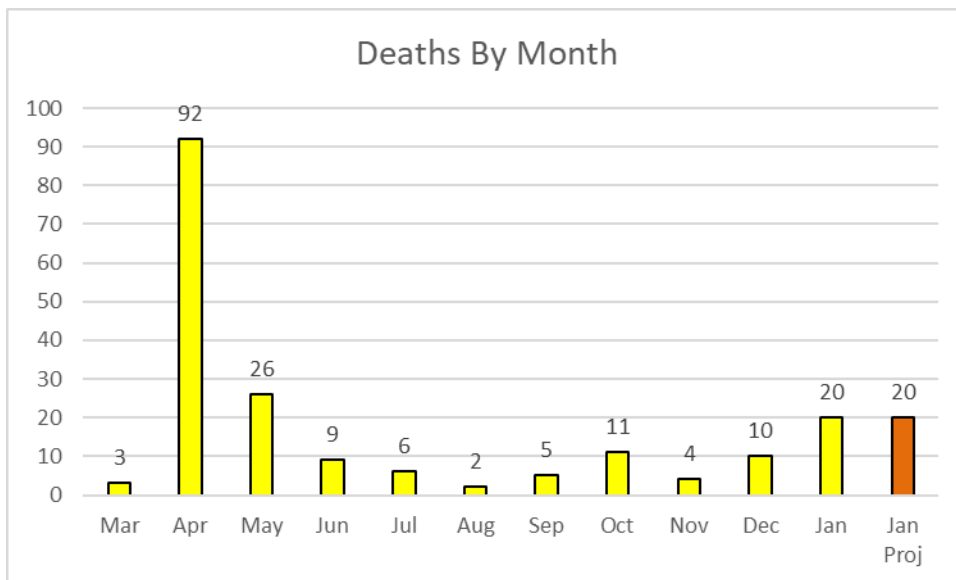

## Cases for 1/31/2021

New cases 20

Total cases 4022

Ages

9

11 14 16 18 18 19

23 23 24 24 25 25

31

41 49 49

55

63

74

New deaths 1 Age 54

Total deaths 188

## Percent Cases, Deaths and Population by Age

If infected what are the odds of dying by age

## Percent of cases who have died by age since March 15 2020