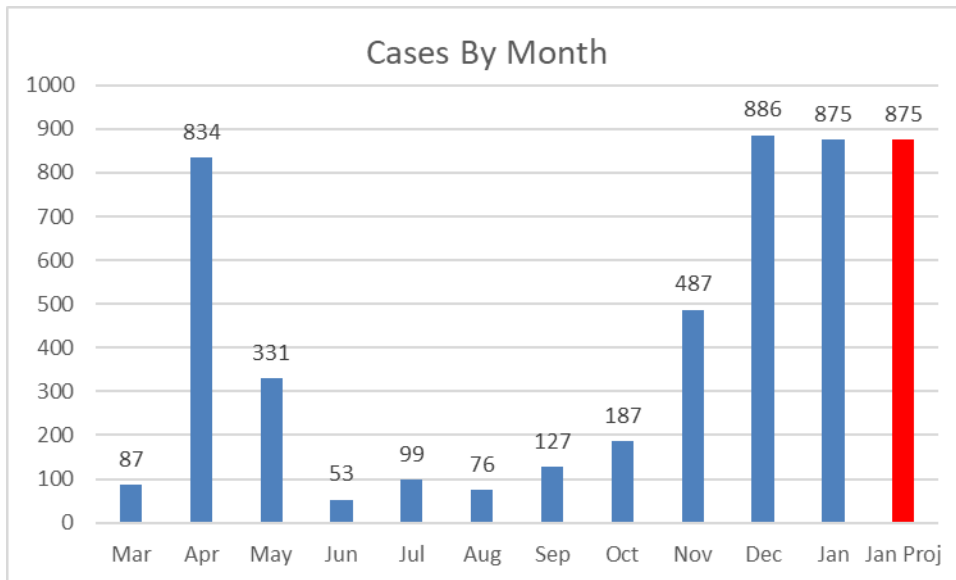

## Cases for 1/31/2021

New cases 20

Total cases 4022

Ages

9

11 14 16 18 18 19

23 23 24 24 25 25

31

41 49 49

55

63

74

New deaths 1 Age 54

Total deaths 188

## Percent Cases, Deaths and Population by Age

If infected what are the odds of dying by age

## Percent of cases who have died by age since March 15 2020