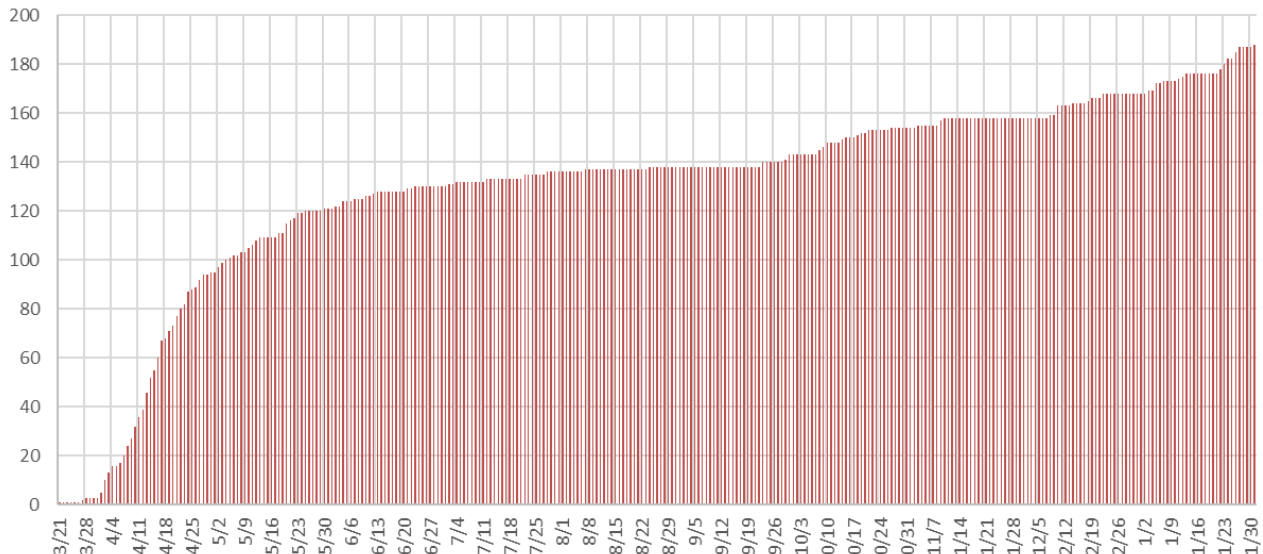

Percent of cases who have died by age since June 1

Cumulative Deaths