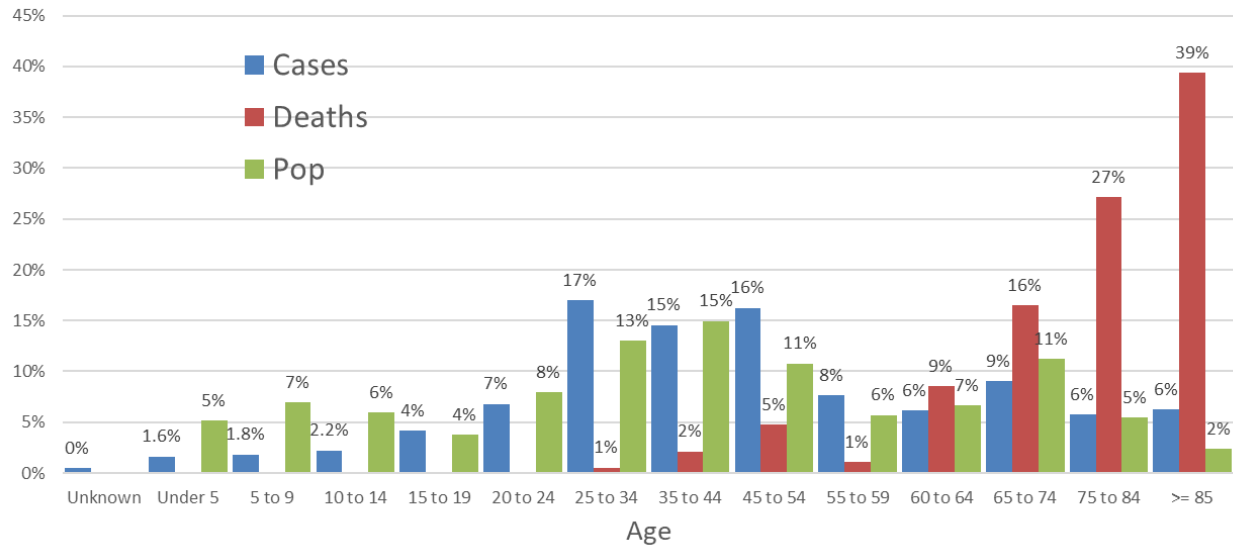

## Cases for 1/31/2021

New cases 20

Total cases 4022

Ages

9

11 14 16 18 18 19

23 23 24 24 25 25

31

41 49 49

55

63

74

New deaths 1 Age 54

Total deaths 188

## Percent Cases, Deaths and Population by Age

If infected what are the odds of dying by age

## Percent of cases who have died by age since March 15 2020