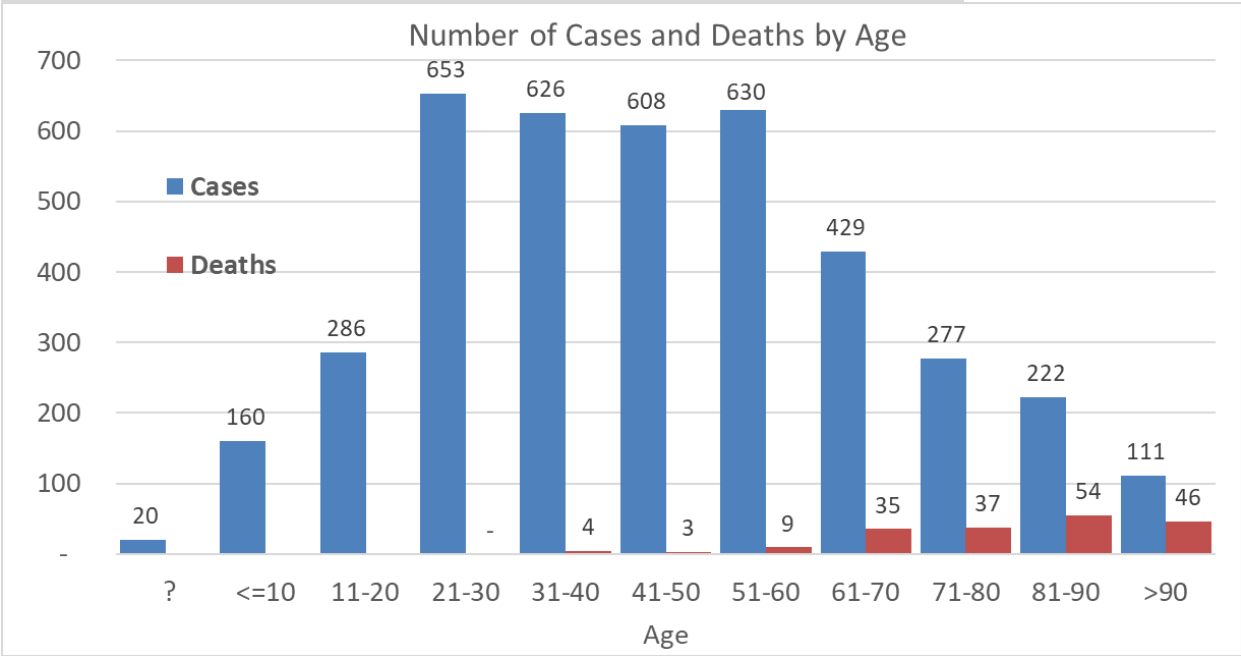

## Cases for 1/31/2021

New cases 20

Total cases 4022

Ages

9

11 14 16 18 18 19

23 23 24 24 25 25

31

41 49 49

55

63

74

New deaths 1 Age 54

Total deaths 188

## Percent Cases, Deaths and Population by Age

If infected what are the odds of dying by age

## Percent of cases who have died by age since March 15 2020