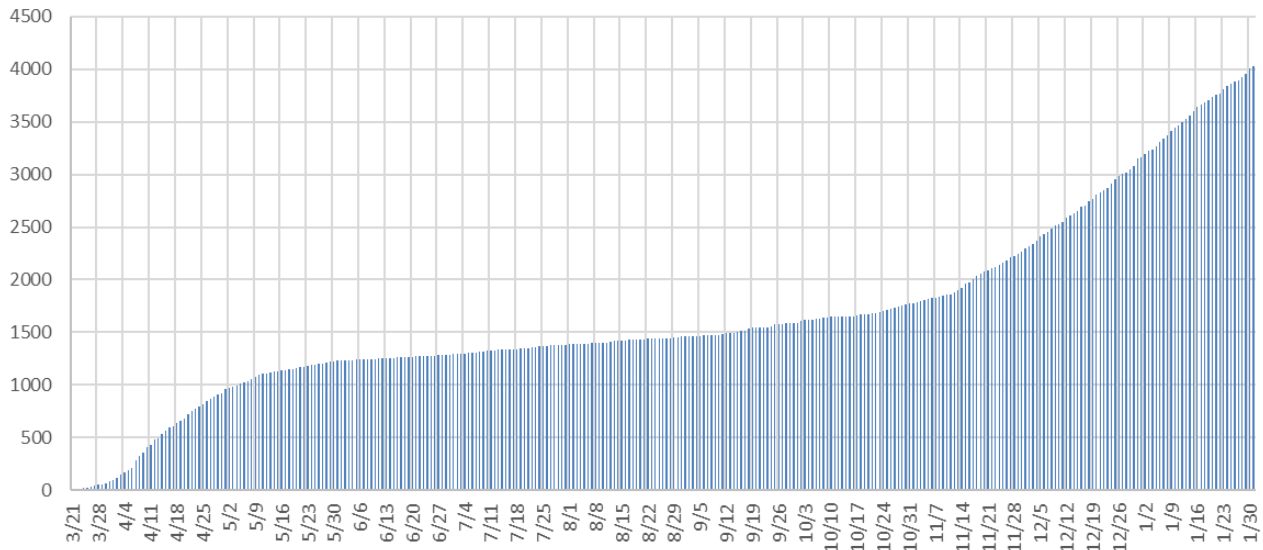

Daily Deaths