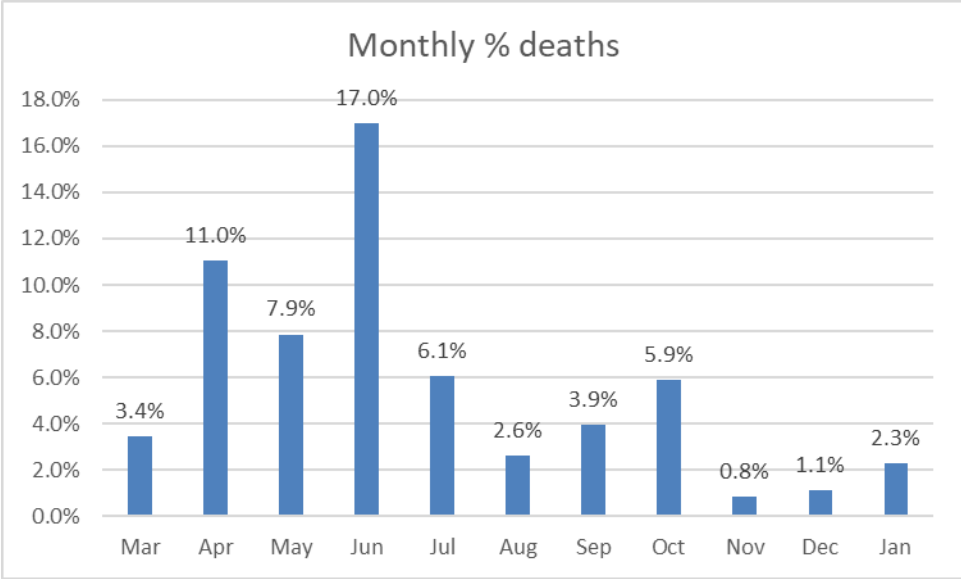

## Cases for 1/31/2021

New cases 20

Total cases 4022

Ages

9

11 14 16 18 18 19

23 23 24 24 25 25

31

41 49 49

55

63

74

New deaths 1 Age 54

Total deaths 188

## Percent Cases, Deaths and Population by Age

If infected what are the odds of dying by age

## Percent of cases who have died by age since March 15 2020