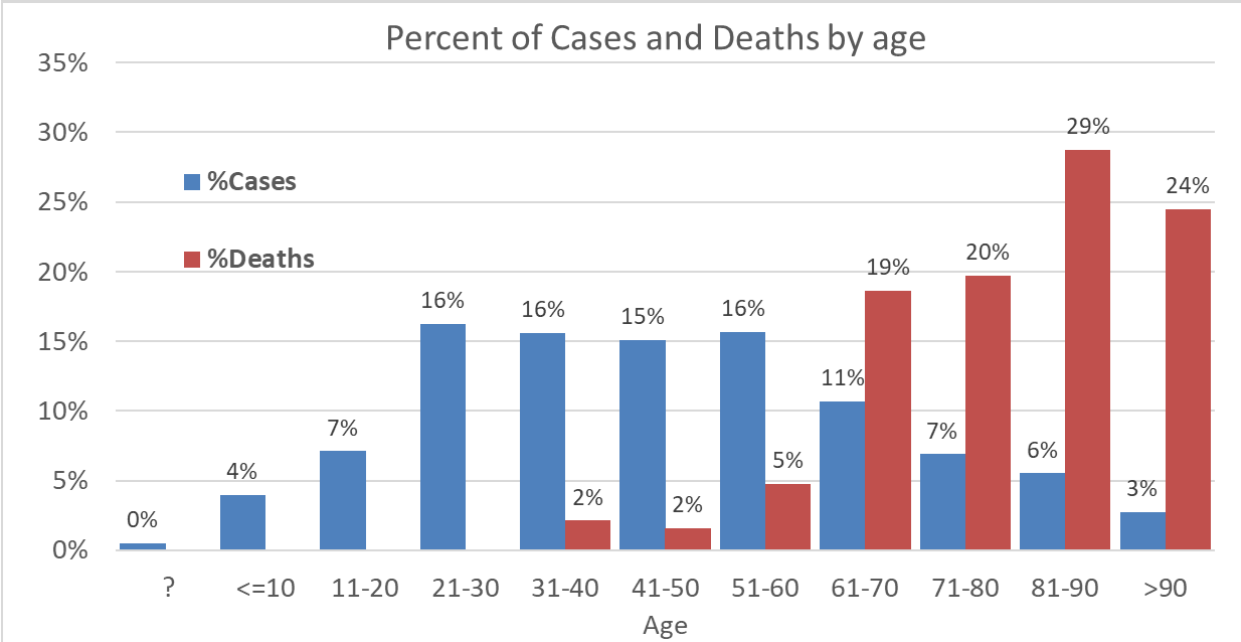

## Cases for 1/31/2021

New cases 20

Total cases 4022

Ages

9

11 14 16 18 18 19

23 23 24 24 25 25

31

41 49 49

55

63

74

New deaths 1 Age 54

Total deaths 188

## Percent Cases, Deaths and Population by Age

If infected what are the odds of dying by age

## Percent of cases who have died by age since March 15 2020