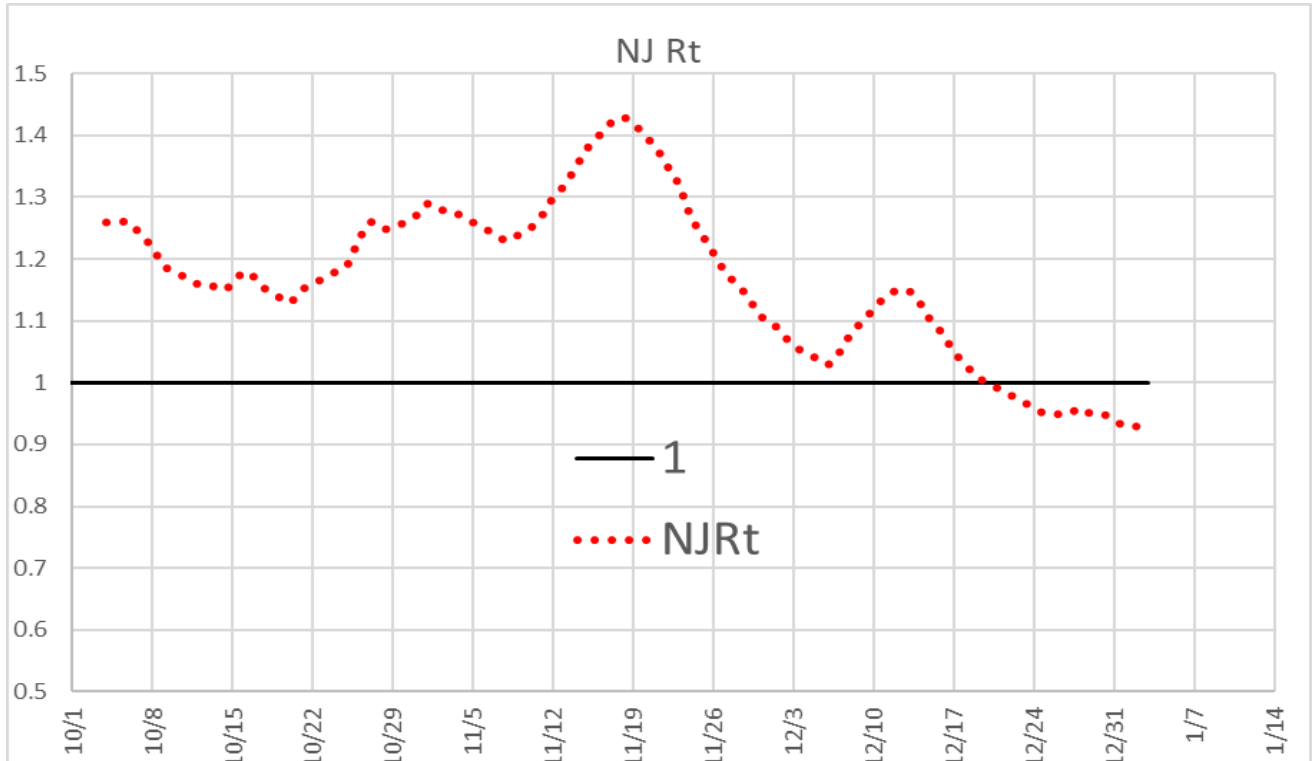

Today's Cases (1/3/2021)

New cases 32
 Total cases 3228

2
 13 13 18 19
 20 22 23 24 27 27 28 29
 32 36 38
 40 42 45 45 45 47 48 48 48 49 49
 52 52 53 57
 75

New deaths 1 93 yo
 Total deaths 169

That's the bad. But we are doing better than NY.

Continued

The NJ Rt is under 1

And hospitalizations are level, even dropping.