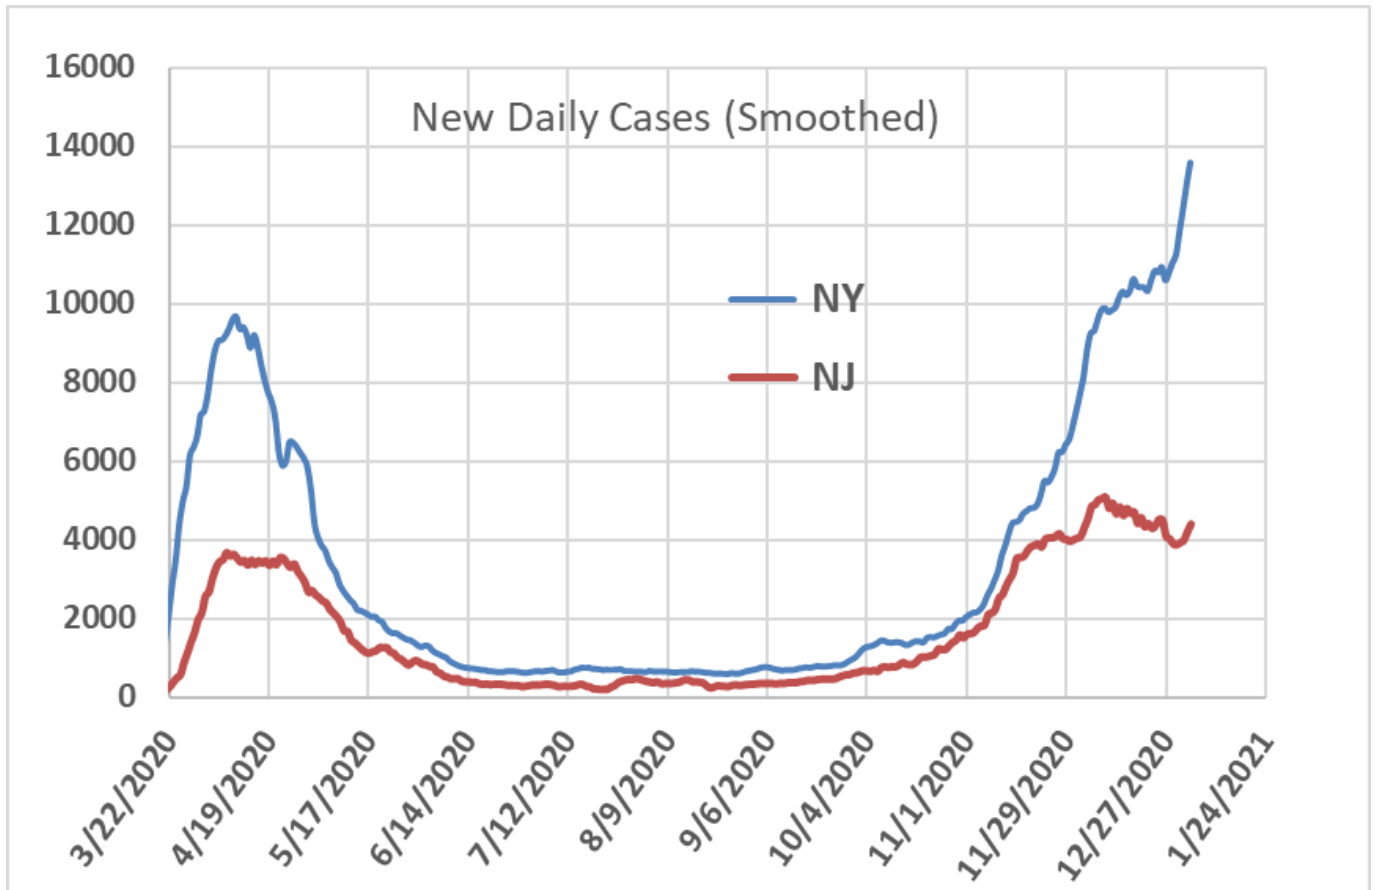

Today's Cases (1/3/2021)

New cases 32
 Total cases 3228

2
 13 13 18 19
 20 22 23 24 27 27 28 29
 32 36 38
 40 42 45 45 45 47 48 48 48 49 49
 52 52 53 57
 75

New deaths 1 93 yo
 Total deaths 169

That's the bad. But we are doing better than NY.

Continued

The NJ Rt is under 1

And hospitalizations are level, even dropping.