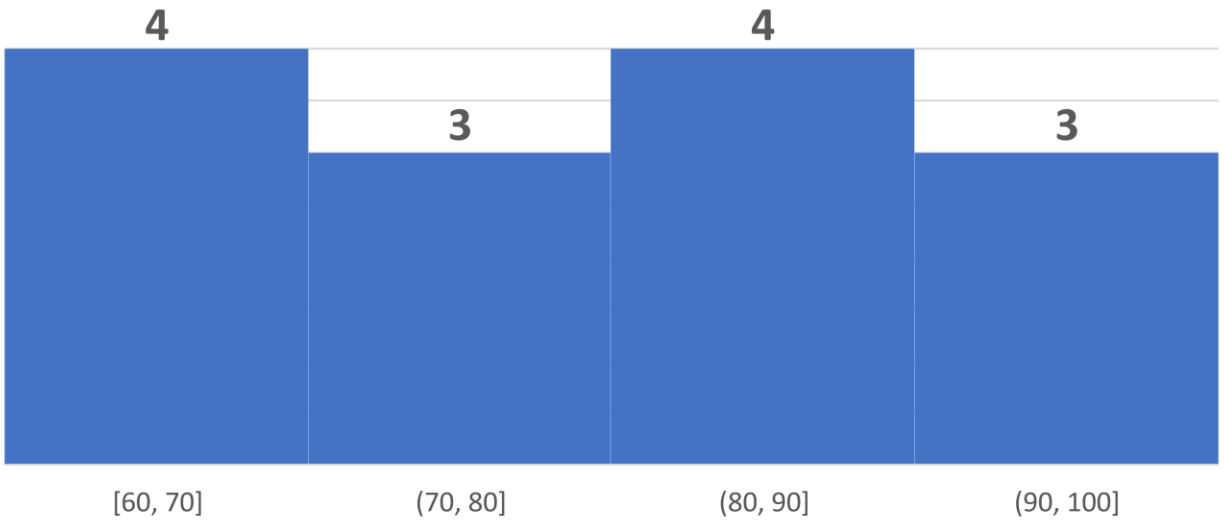

**Franklin Age Distribution of Positive Tests 4/8/20**

**Franklin Age Distribution of Deaths 4/8/20**

(Franklin deaths total of 4/8/20 is adjusted down from 15 to 14)