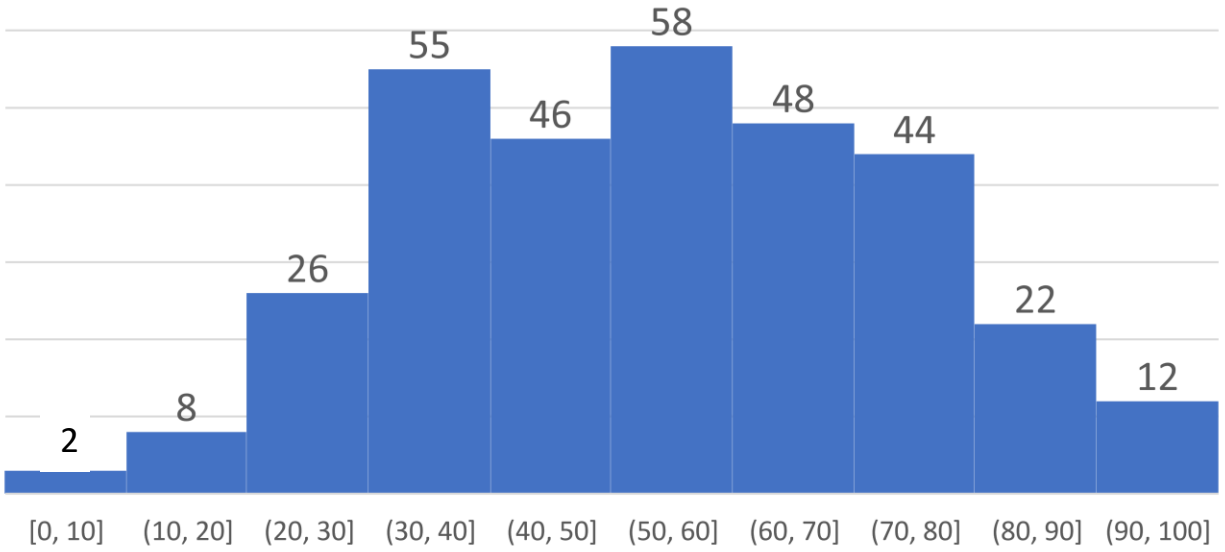

**Franklin Age Distribution of Positive Tests 4/8/20**

**Franklin Age Distribution of Deaths 4/8/20**

(Franklin deaths total of 4/8/20 is adjusted down from 15 to 14)