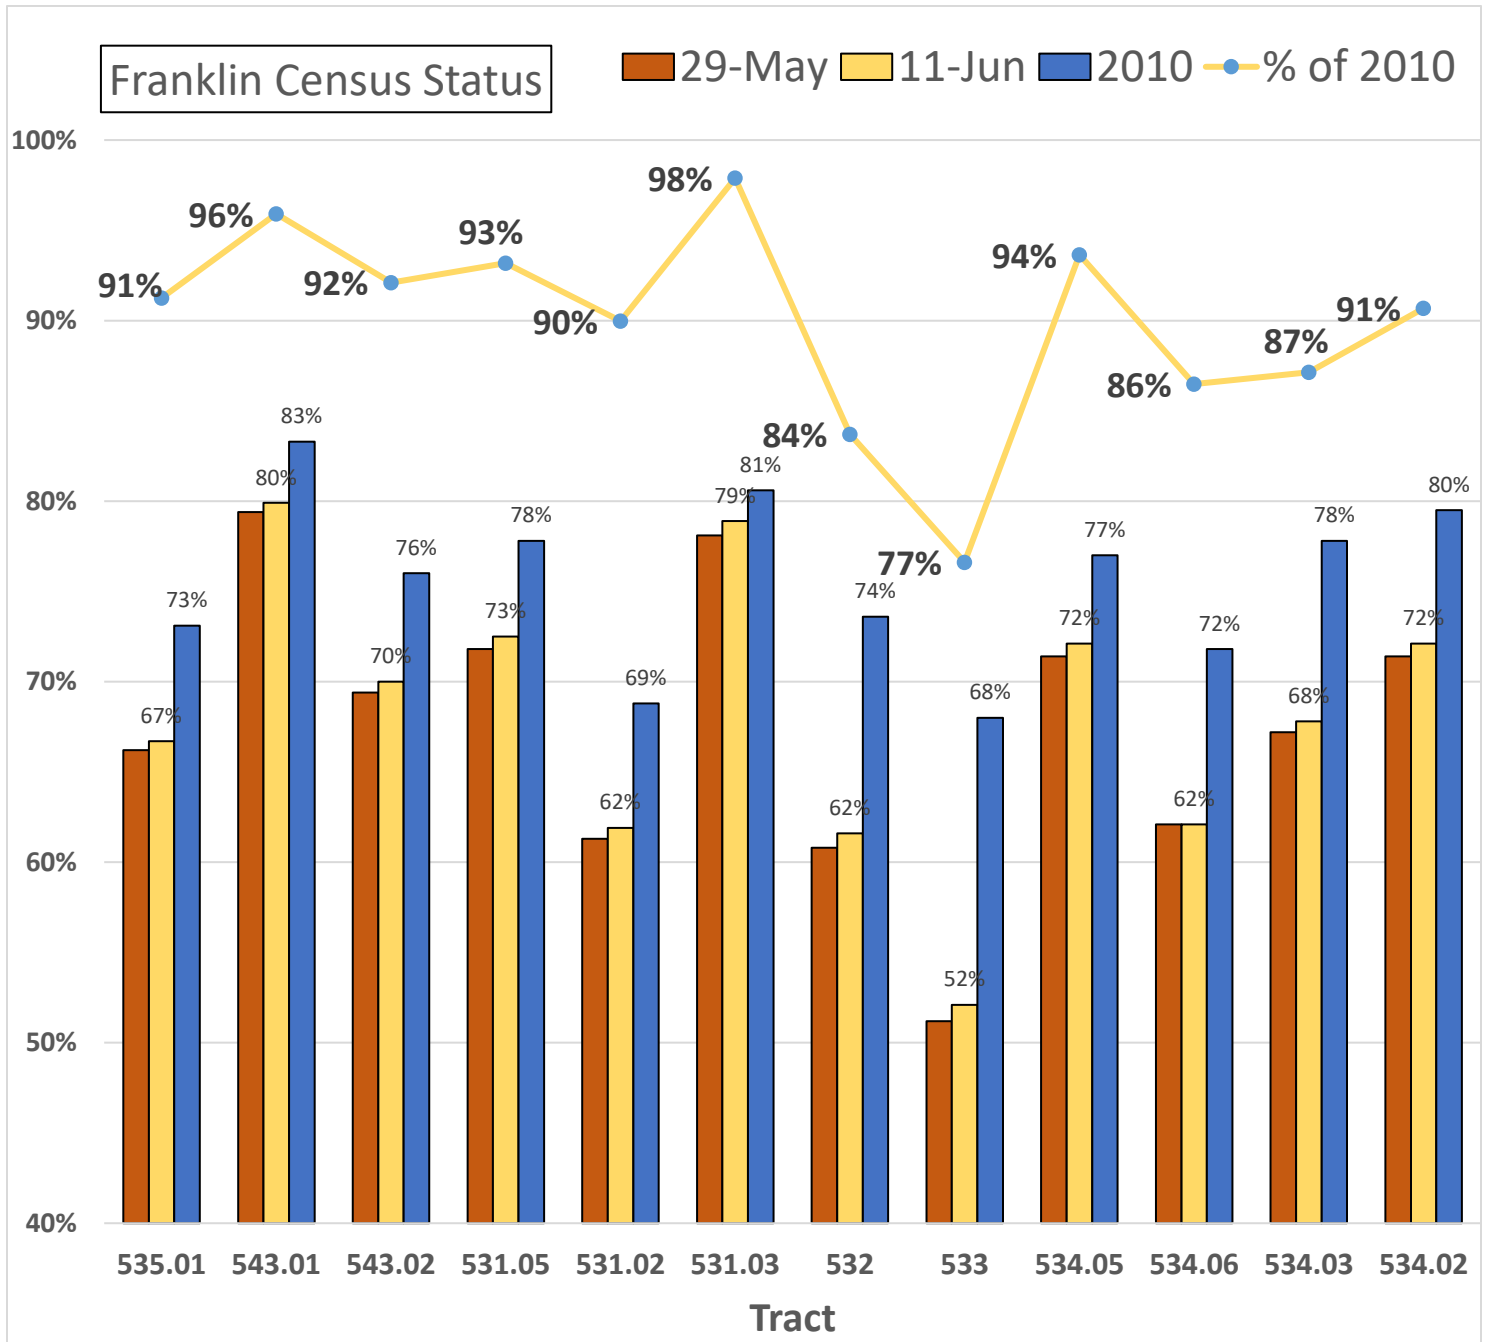

Following The Census

In the graph below the bars are the percent of response to the census on May 29th, Jun 11th and 2010 by census tract. The line is the percent of 2010 reached on Jun 11th. Below is the tract map.