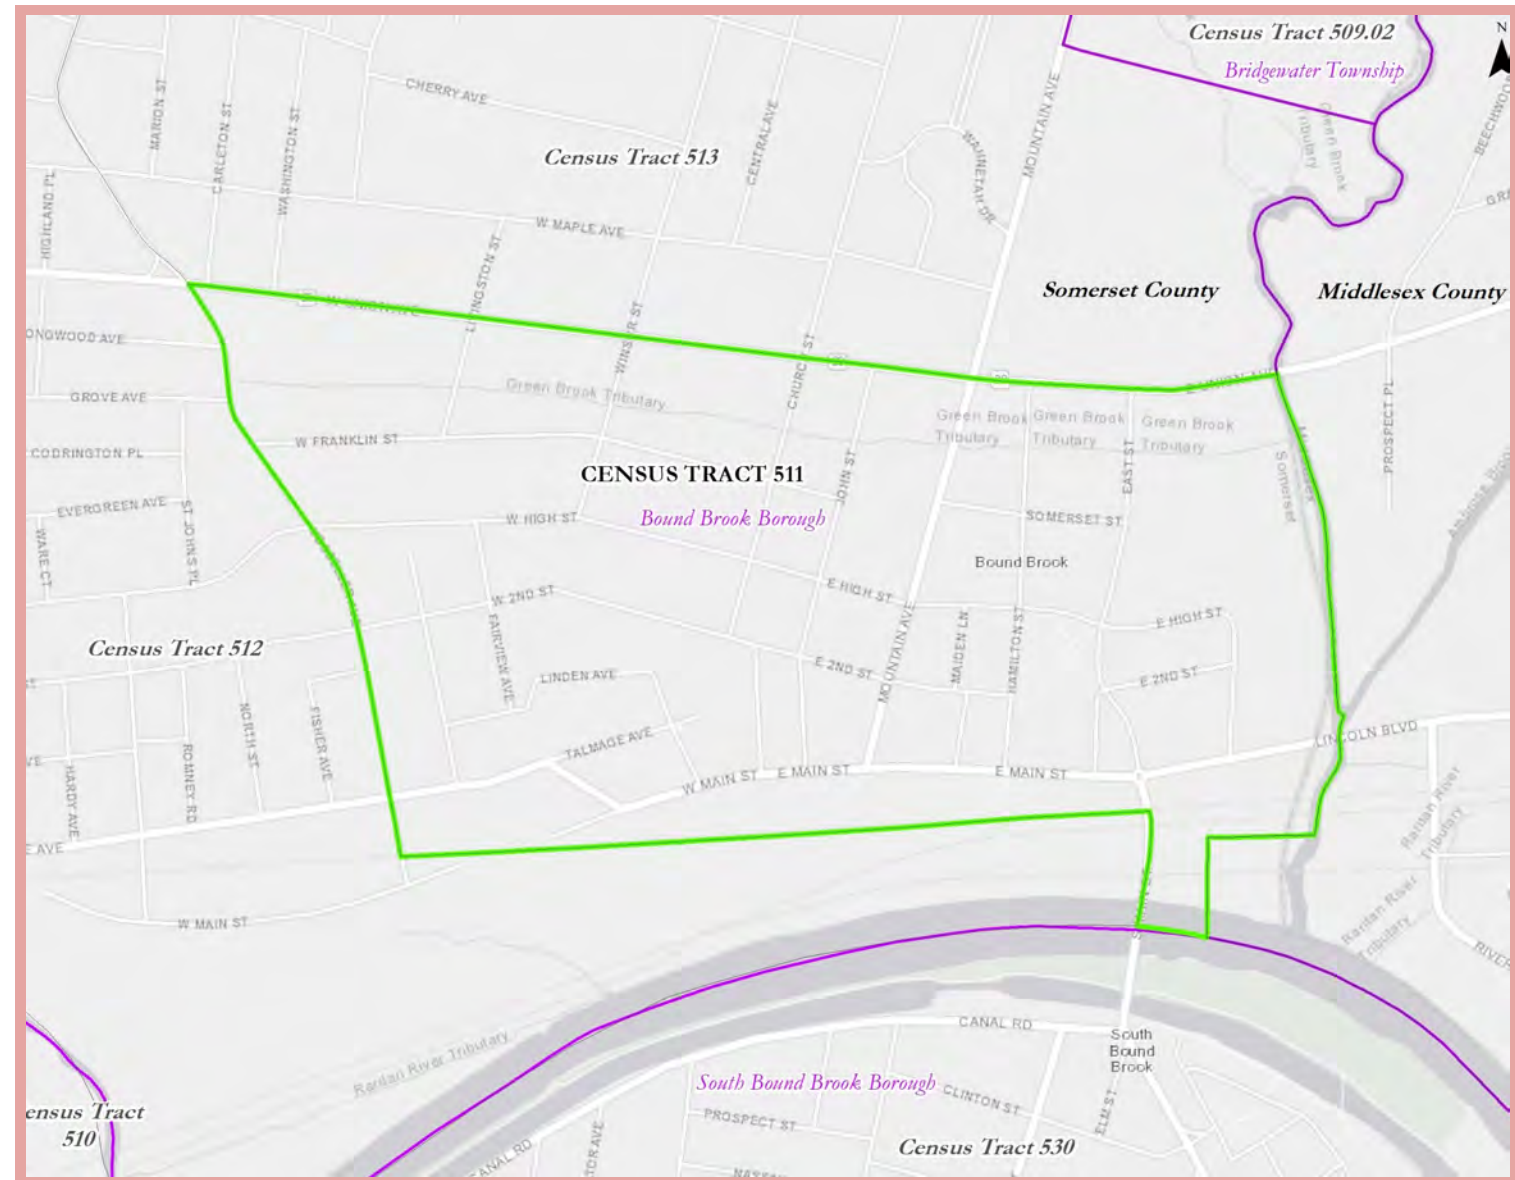

Census Tract: 511.00

County: Somerset
Municipality: Bound Brook Borough

Category: Low Response Community
Self-Response Rate: 35.5%

Data Source: Census Tract Boundaries (2019), Self Response Rates (2020) from US Census Bureau. HERE, Garmin, (c) OpenStreetMap contributors, and the GIS user community