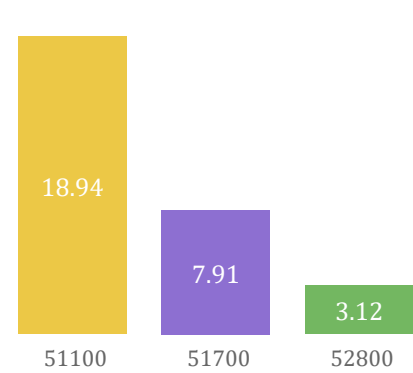

Spanish Chinese Russian Korean Vietnamese

Racial Identity (%)

Asian Black Hispanic White

Household Access to Computer or Internet (%)

No Internet Access No Computing Device Only Smartphone

Somerset County Census 2020 Self-Response Rates - Metrics & Maps May 4, 2020

Demographic Profile of Low Response Communities

Median Household Income (\$)

Persons Below Poverty Level (%)

Population Age 65 and Over (%)

Population Who Speak English Less Than "Very Well" and Speak the Language(%):