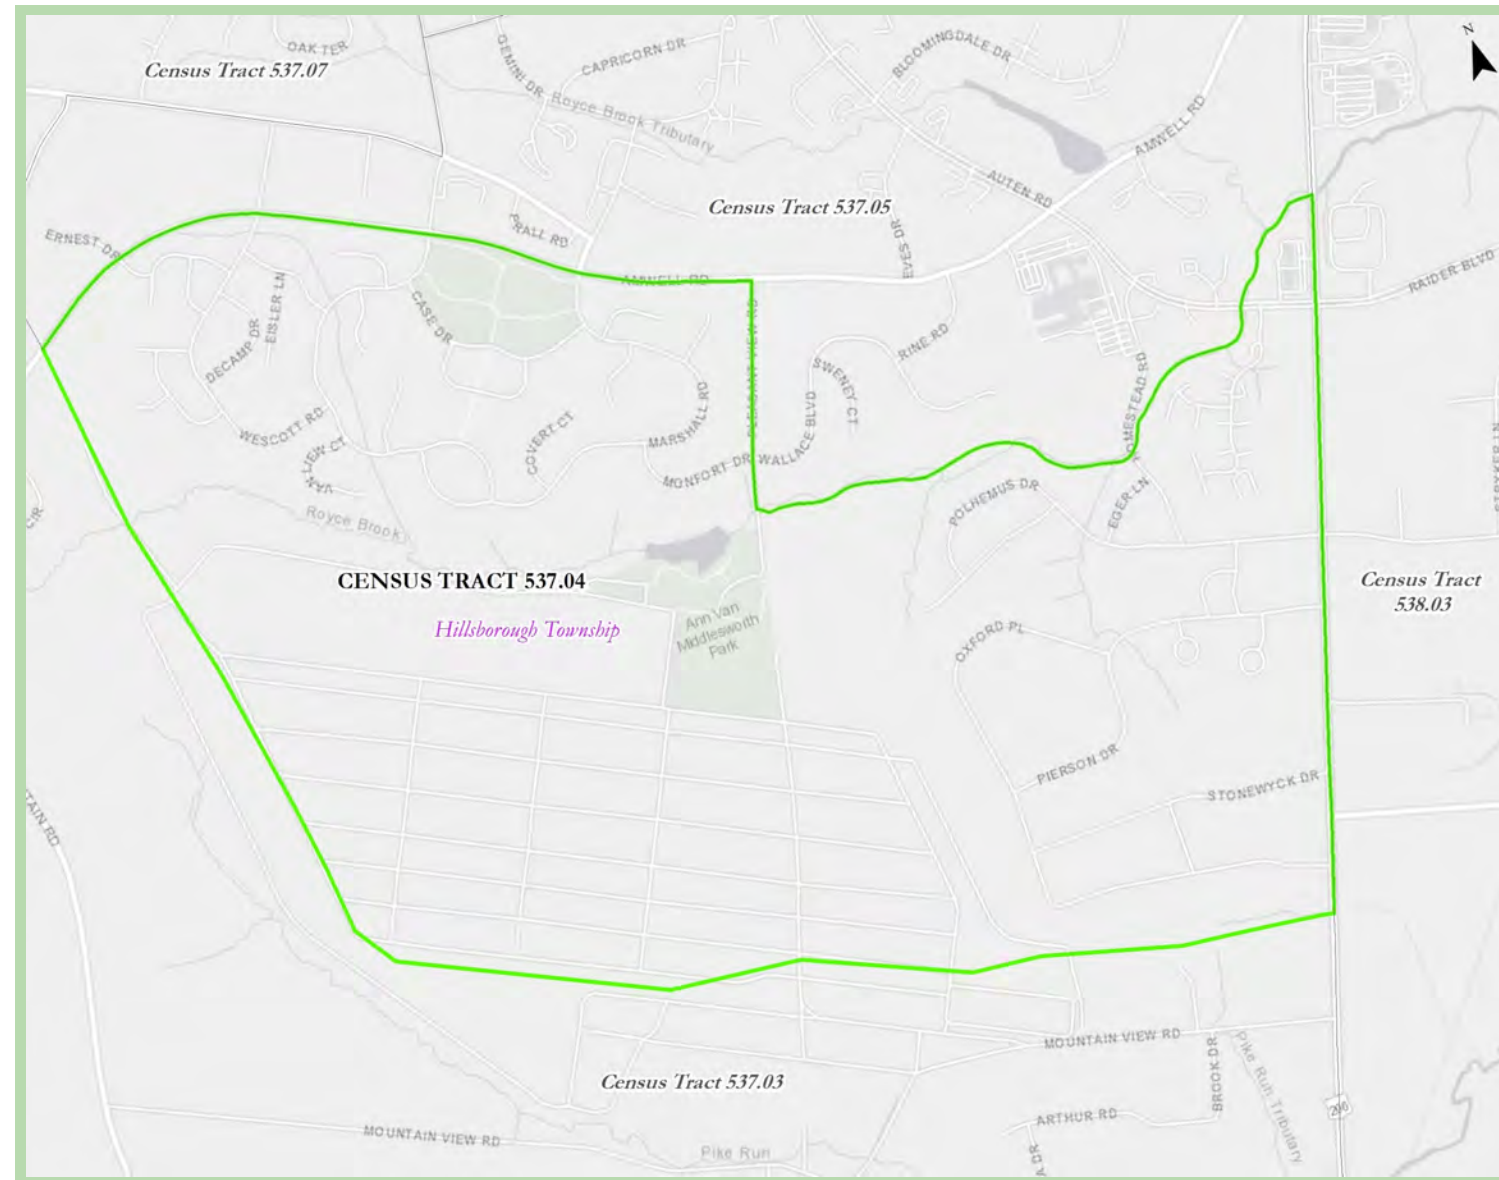

Census Tract: 537.04

County: **Somerset**
Municipality: **Hillsborough Township**

Category: **High Response Community**
Self-Response Rate: **79.3%**

Data Source: Census Tract Boundaries (2019), Self Response Rates (2020) from US Census Bureau. HERE, Garmin, (c) OpenStreetMap contributors, and the GIS user community