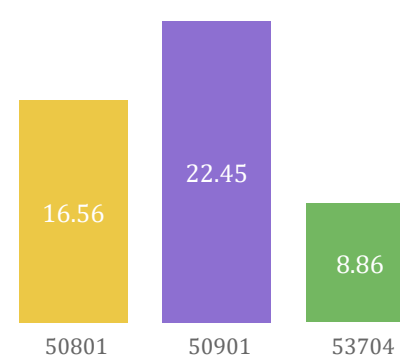

Demographic Profile of High Response Communities

Median Household Income (\$)

Persons Below Poverty Level (%)

Population Age 65 and Over (%)

Population Who Speak English Less Than "Very Well" and Speak the Language (%):

Spanish Chinese Russian Korean Vietnamese

Racial Identity (%)

Asian Black Hispanic White

Household Access to Computer or Internet (%)

No Internet Access No Computing Device Only Smartphone

Somerset County Census 2020 Self-Response Rates - Metrics & Maps May 4, 2020