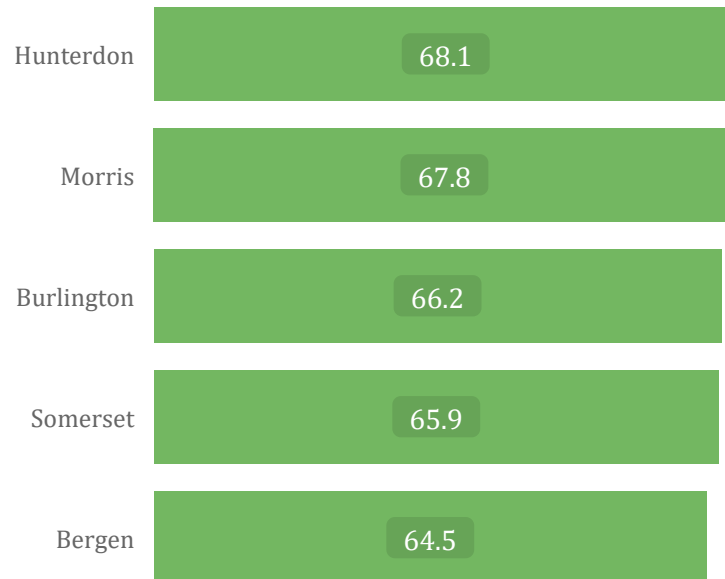

Somerset County
Census 2020 Self-Response Rates - Metrics & Maps
May 4, 2020

56.6

National Self-Response (%)

58.3

New Jersey Self-Response (%)

65.9

Somerset County Self-Response (%)

Top 5 New Jersey Counties

Top 5 Somerset County Municipalities

Somerset County
 Census 2020 Self-Response Rates - Metrics & Maps
 May 4, 2020

Self-Response Rate Across Somerset County Municipalities

Top 3 Census Tracts

Bottom 3 Census Tracts