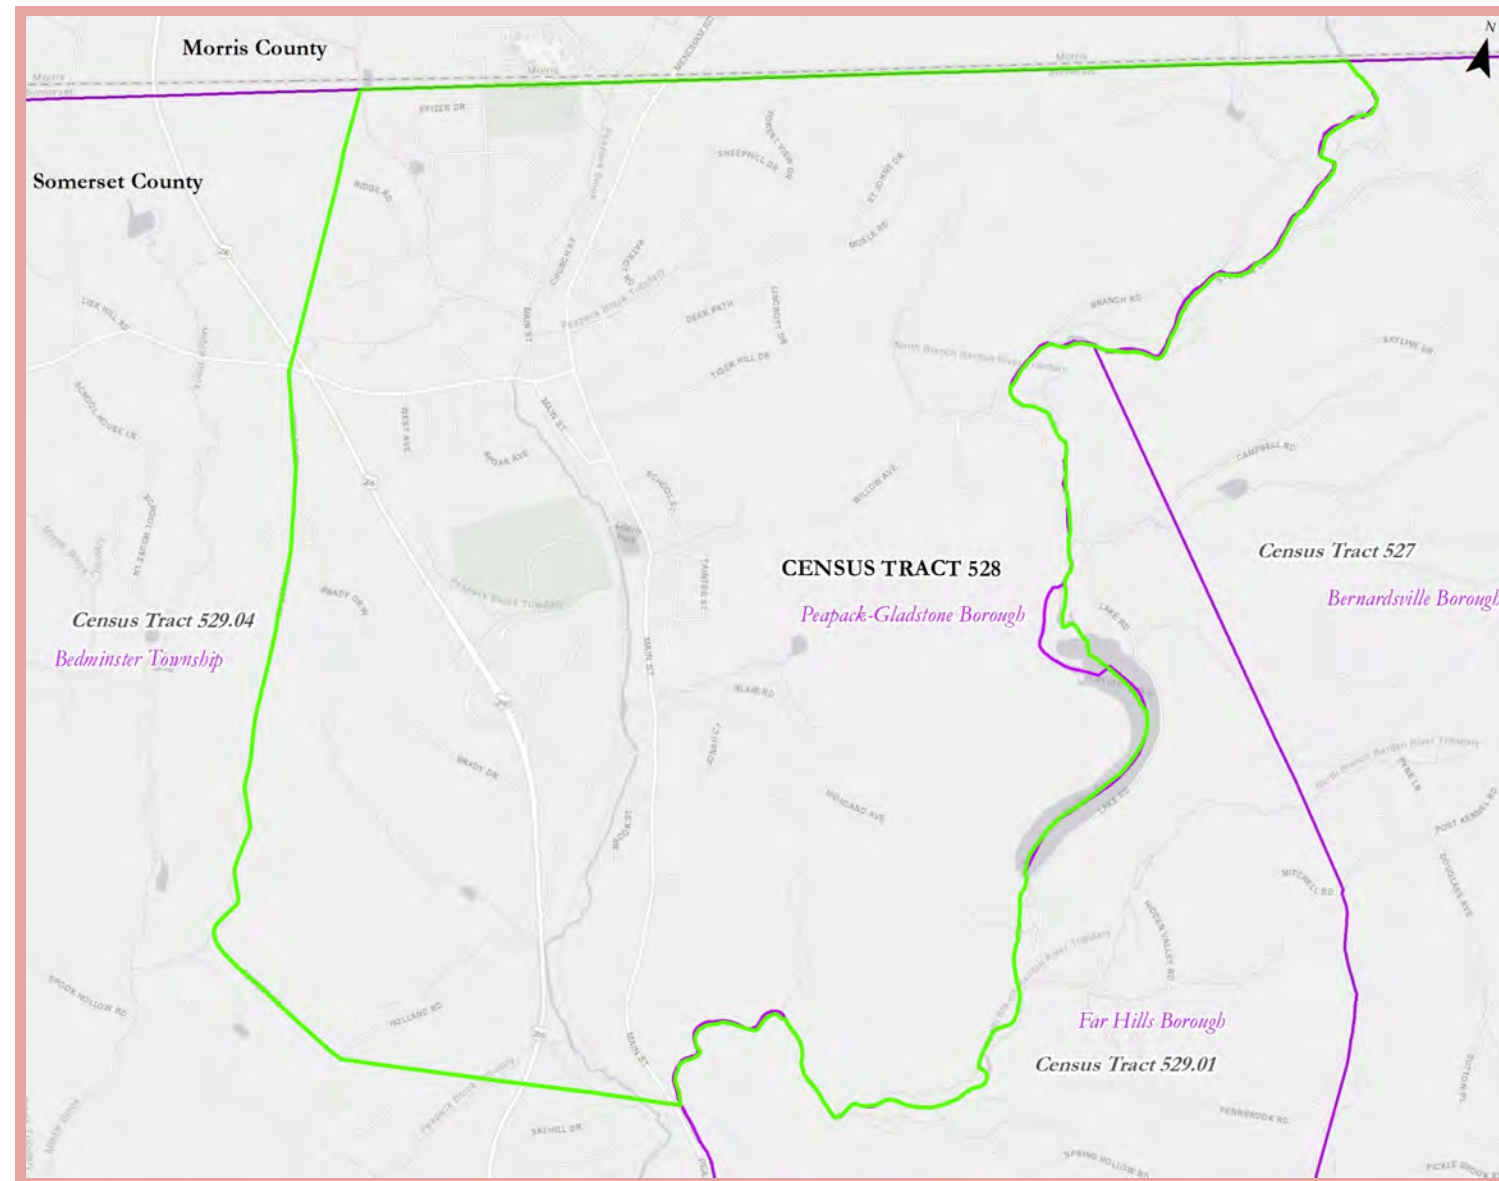

Somerset County
Census 2020 Self-Response Rates - Metrics & Maps
May 4, 2020

Census Tract: 528.00

County: Somerset
Municipality: Peapack-Gladstone
Borough

Category: Low Response Community
Self-Response Rate: 41.5%

Data Source: Census Tract Boundaries (2019), Self Response Rates (2020) from US Census Bureau. HERE, Garmin, (c) OpenStreetMap contributors, and the GIS user community