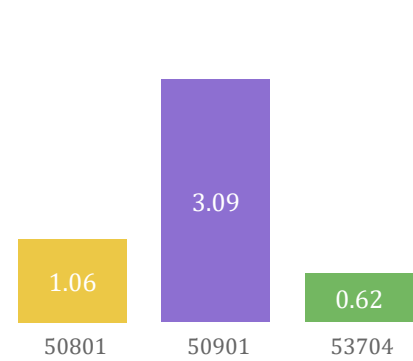

Somerset County
 Census 2020 Self-Response Rates - Metrics & Maps
 May 4, 2020

Self-Response Rate Changes Across Municipalities

Somerset County
 Census 2020 Self-Response Rates - Metrics & Maps
 May 4, 2020

Demographic Profile of High Response Communities

Median Household Income (\$)

Persons Below Poverty Level (%)

Population Age 65 and Over (%)

Population Who Speak English Less Than "Very Well" and Speak the Language (%):