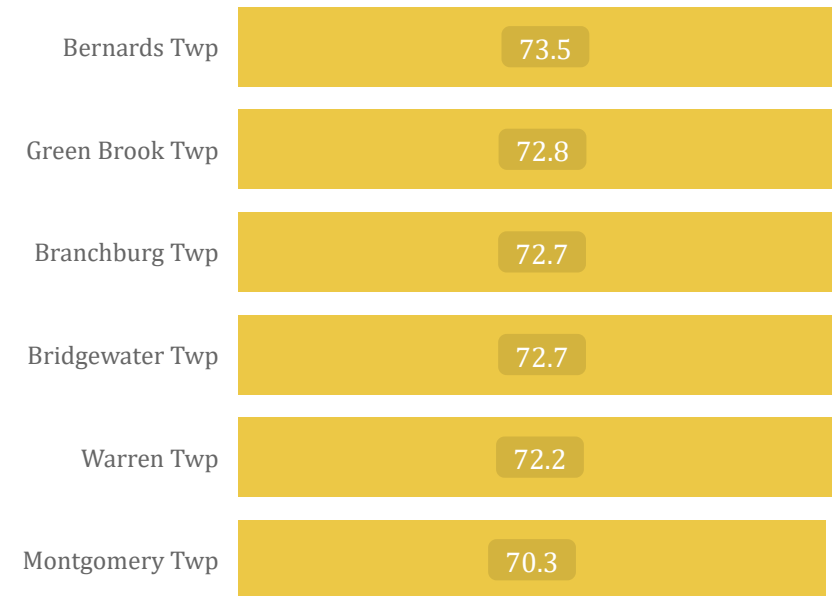

Top 5 Somerset County Municipalities