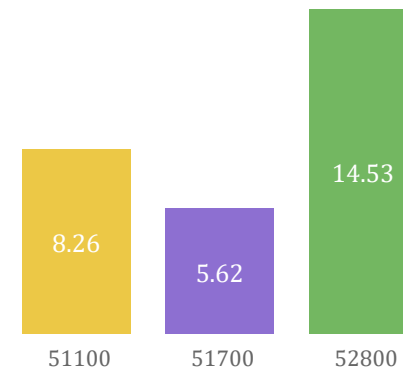

Spanish Chinese Russian Korean Vietnamese

Racial Identity (%)

Asian Black Hispanic White

Household Access to Computer or Internet (%)

No Internet Access No Computing Device Only Smartphone

Somerset County Census 2020 Self-Response Rates - Metrics & Maps May 4, 2020

Demographic Profile of Low Response Communities

Median Household Income (\$)

Persons Below Poverty Level (%)

Population Age 65 and Over (%)

Population Who Speak English Less Than "Very Well" and Speak the Language(%):

Spanish Chinese Russian Arabic

Racial Identity (%)

Asian Black Hispanic White

Household Access to Computer or Internet (%)

No Internet Access No Computing Device Only Smartphone

Somerset County
Census 2020 Self-Response Rates - Metrics & Maps
May 4, 2020

Census Tract: 511.00

County: Somerset
Municipality: Bound Brook Borough

Category: Low Response Community
Self-Response Rate: 35.5%

Data Source: Census Tract Boundaries (2019), Self Response Rates (2020) from US Census Bureau. HERE, Garmin, (c) OpenStreetMap contributors, and the GIS user community