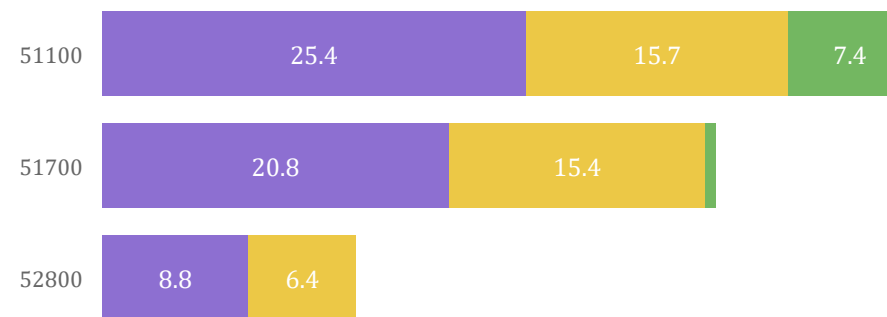

Demographic Profile of Low Response Communities

Median Household Income (\$)

Persons Below Poverty Level (%)

Population Age 65 and Over (%)

Population Who Speak English Less Than "Very Well" and Speak the Language(%):

Spanish Chinese Russian Arabic

Racial Identity (%)

Asian Black Hispanic White

Household Access to Computer or Internet (%)

No Internet Access No Computing Device Only Smartphone

Somerset County
Census 2020 Self-Response Rates - Metrics & Maps
May 4, 2020

Census Tract: 511.00

County: Somerset
Municipality: Bound Brook Borough

Category: Low Response Community
Self-Response Rate: 35.5%

Data Source: Census Tract Boundaries (2019), Self Response Rates (2020) from US Census Bureau. HERE, Garmin, (c) OpenStreetMap contributors, and the GIS user community