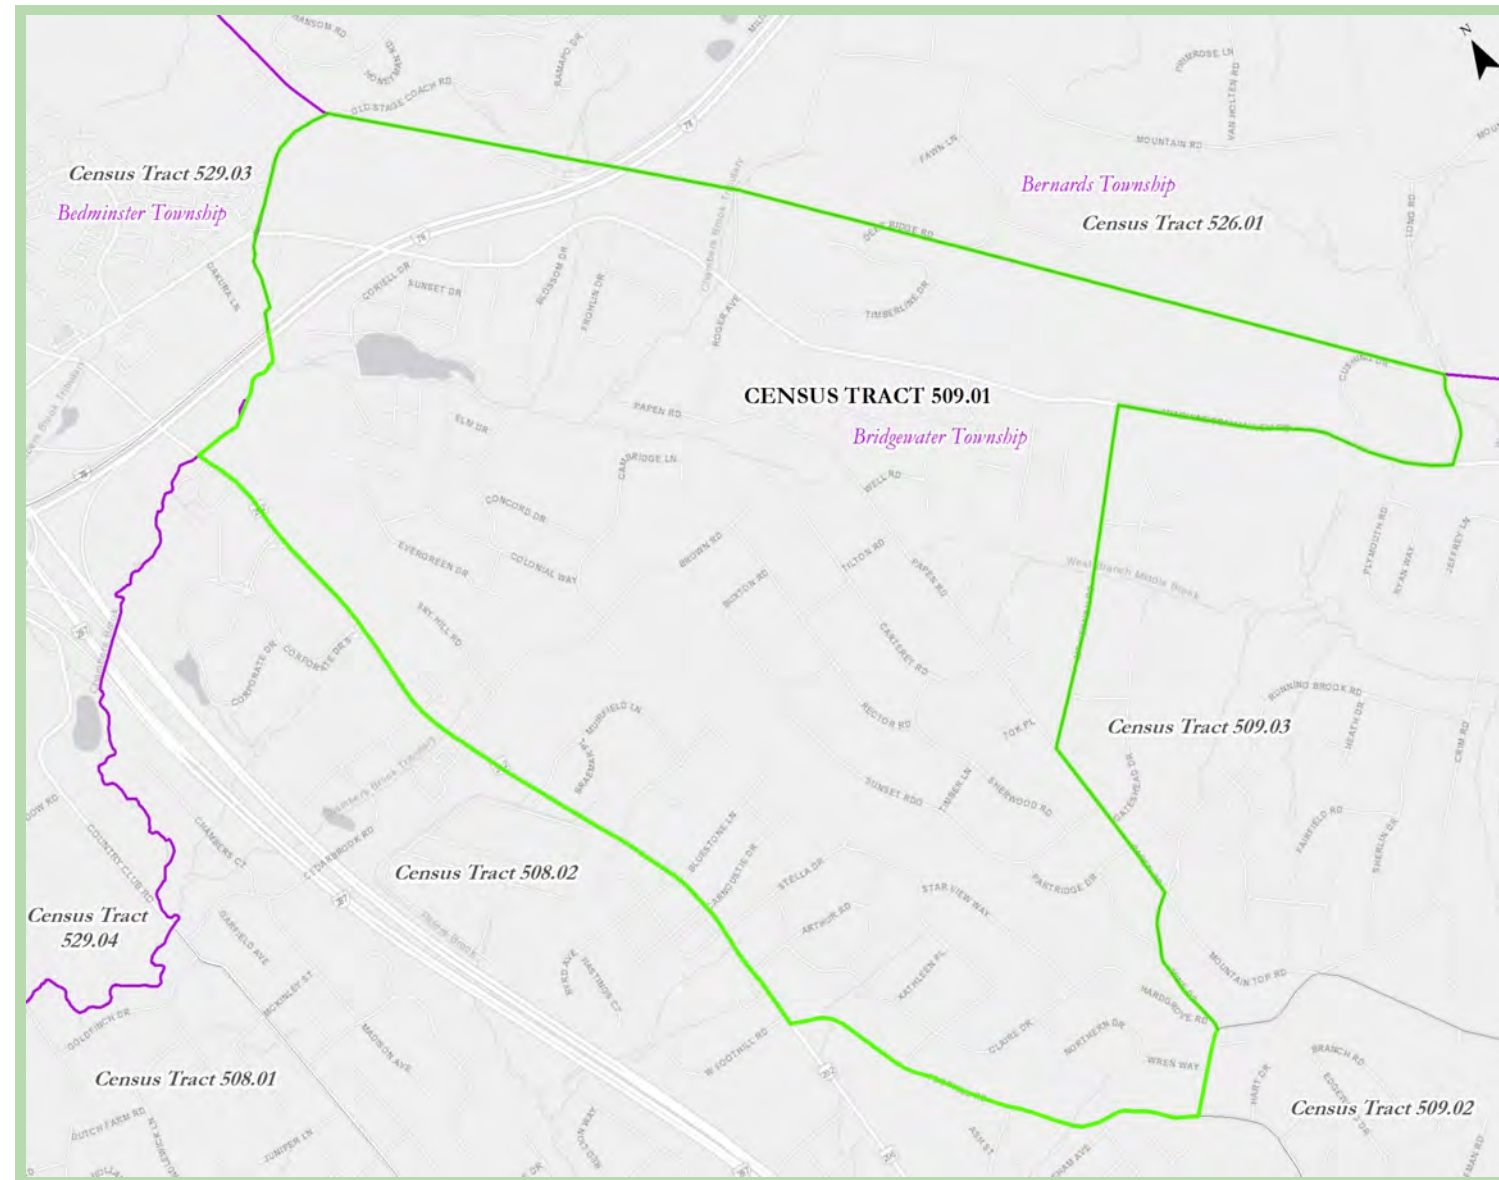

Census Tract: 509.01

County: **Somerset**
Municipality: **Bridgewater Township**

Category: **High Response Community**
Self-Response Rate: **79.7%**

Data Source: Census Tract Boundaries (2019), Self Response Rates (2020) from US Census Bureau. HERE, Garmin, (c) OpenStreetMap contributors, and the GIS user community