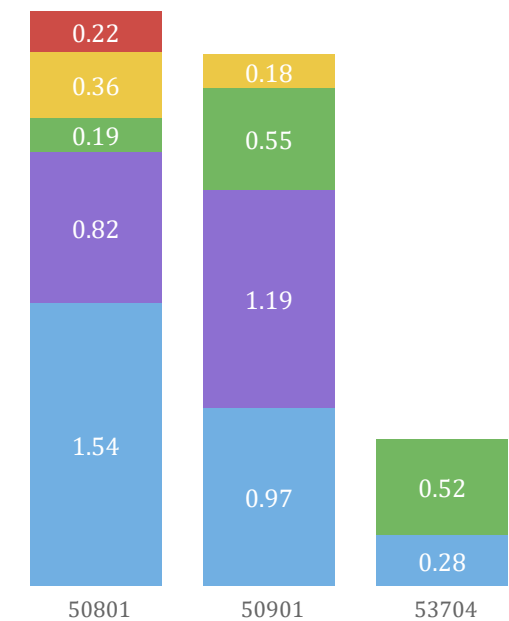

Somerset County
 Census 2020 Self-Response Rates - Metrics & Maps
 May 4, 2020

Self-Response Rate Changes Across Municipalities

Somerset County
 Census 2020 Self-Response Rates - Metrics & Maps
 May 4, 2020

Demographic Profile of High Response Communities

Median Household Income (\$)

Persons Below Poverty Level (%)

Population Age 65 and Over (%)

Population Who Speak English Less Than "Very Well" and Speak the Language (%):

Spanish Chinese Russian Korean Vietnamese

Racial Identity (%)

Asian Black Hispanic White

Household Access to Computer or Internet (%)

No Internet Access No Computing Device Only Smartphone

Somerset County Census 2020 Self-Response Rates - Metrics & Maps May 4, 2020