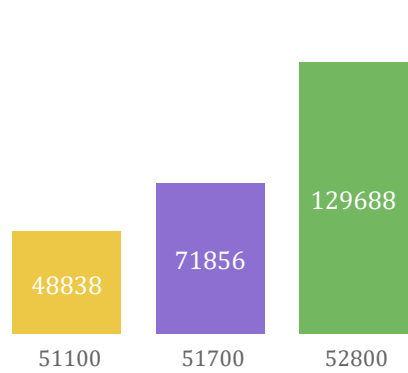

Spanish Chinese Russian Korean Vietnamese

Racial Identity (%)

Asian Black Hispanic White

Household Access to Computer or Internet (%)

No Internet Access No Computing Device Only Smartphone

Somerset County Census 2020 Self-Response Rates - Metrics & Maps May 4, 2020

Demographic Profile of Low Response Communities

Median Household Income (\$)

Persons Below Poverty Level (%)

Population Age 65 and Over (%)

Population Who Speak English Less Than "Very Well" and Speak the Language(%):