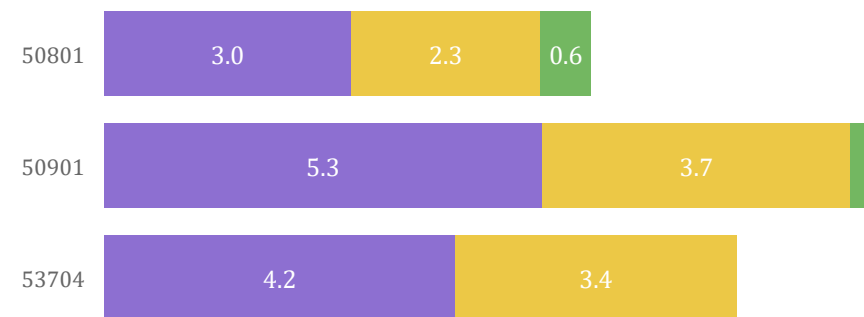

Demographic Profile of High Response Communities

Median Household Income (\$)

Persons Below Poverty Level (%)

Population Age 65 and Over (%)

Population Who Speak English Less Than "Very Well" and Speak the Language (%):

Spanish Chinese Russian Korean Vietnamese

Racial Identity (%)

Asian Black Hispanic White

Household Access to Computer or Internet (%)

No Internet Access No Computing Device Only Smartphone

Somerset County Census 2020 Self-Response Rates - Metrics & Maps May 4, 2020

Demographic Profile of Low Response Communities

Median Household Income (\$)

Persons Below Poverty Level (%)

Population Age 65 and Over (%)

Population Who Speak English Less Than "Very Well" and Speak the Language(%):