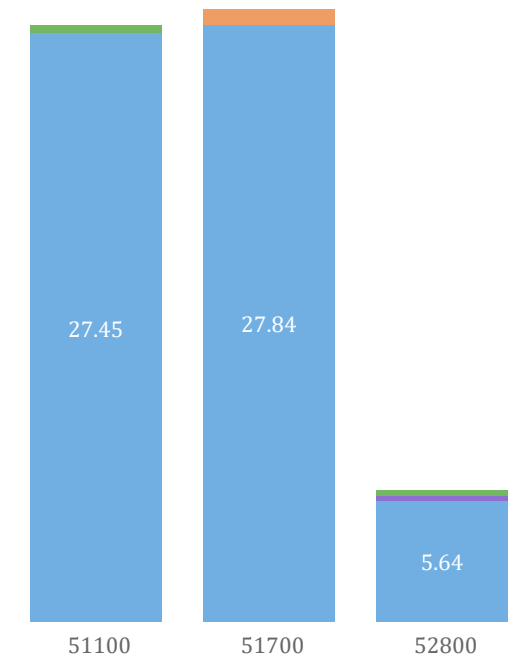

Population Who Speak English Less Than "Very Well" and Speak the Language(%):

Spanish Chinese Russian Arabic