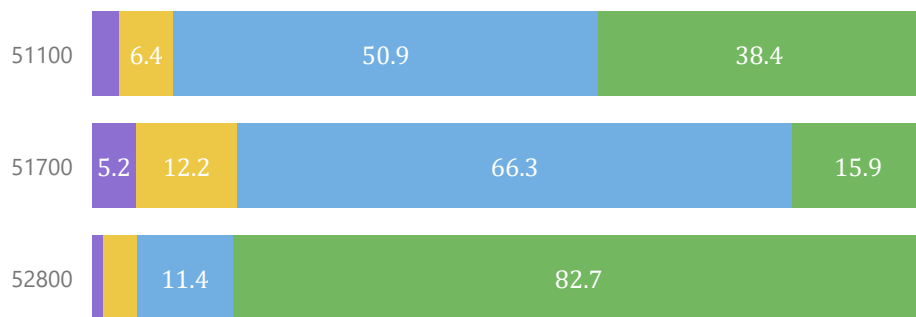

Spanish Chinese Russian Korean Vietnamese

Racial Identity (%)

Asian Black Hispanic White

Household Access to Computer or Internet (%)

No Internet Access No Computing Device Only Smartphone

Somerset County Census 2020 Self-Response Rates - Metrics & Maps May 4, 2020

Demographic Profile of Low Response Communities

Median Household Income (\$)

Persons Below Poverty Level (%)

Population Age 65 and Over (%)

Population Who Speak English Less Than "Very Well" and Speak the Language(%):

Spanish Chinese Russian Arabic

Racial Identity (%)

Asian Black Hispanic White

Household Access to Computer or Internet (%)

No Internet Access No Computing Device Only Smartphone

Somerset County
Census 2020 Self-Response Rates - Metrics & Maps
May 4, 2020

Census Tract: 511.00

County: Somerset
Municipality: Bound Brook Borough

Category: Low Response Community
Self-Response Rate: 35.5%

Data Source: Census Tract Boundaries (2019), Self Response Rates (2020) from US Census Bureau. HERE, Garmin, (c) OpenStreetMap contributors, and the GIS user community