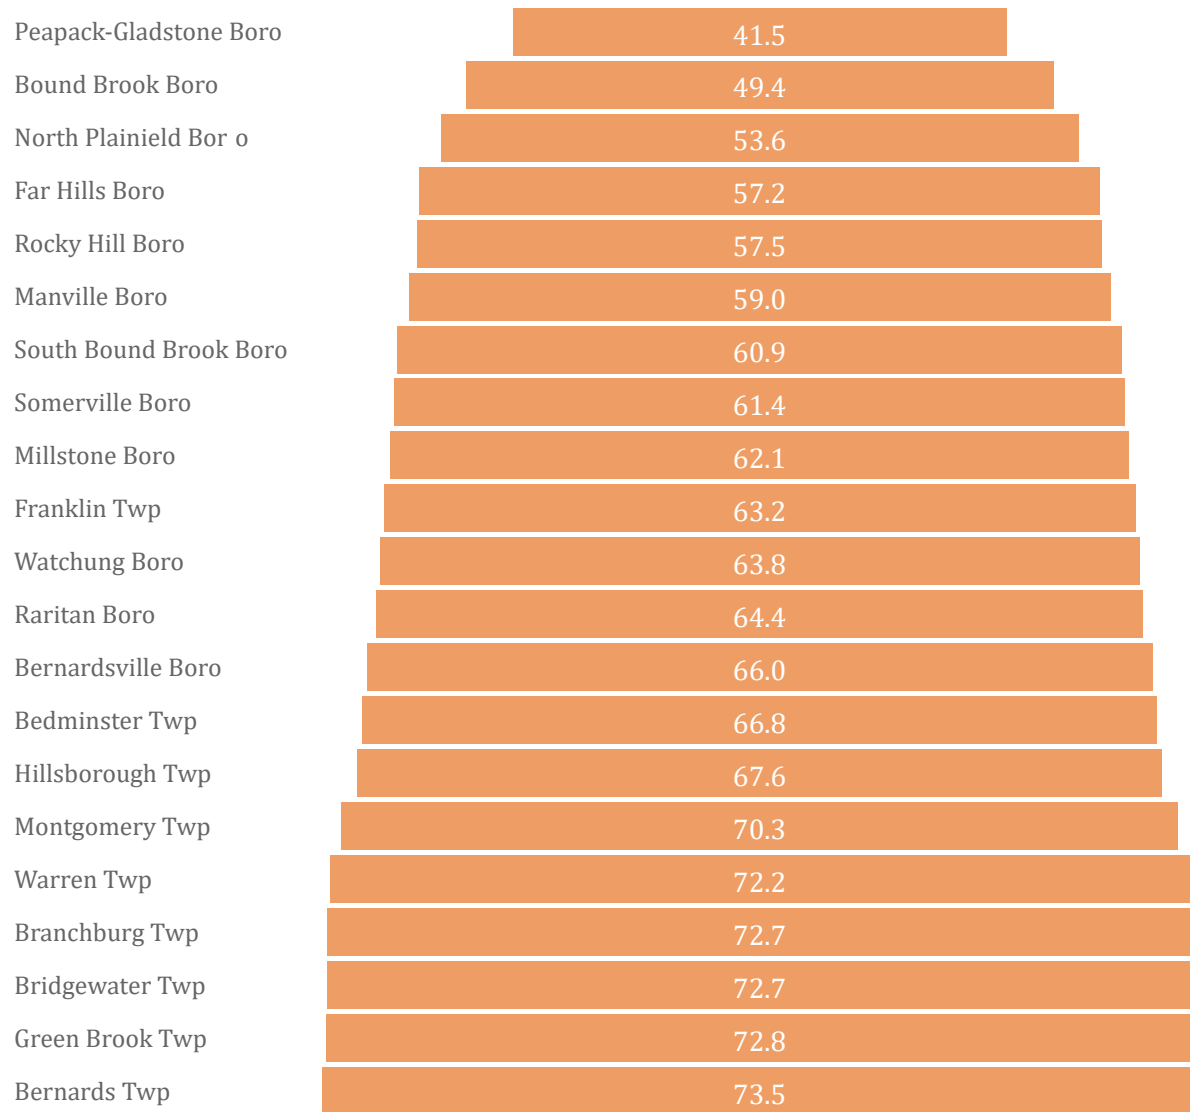

Somerset County
Census 2020 Self-Response Rates - Metrics & Maps
May 4, 2020

56.6

National Self-Response (%)

58.3

New Jersey Self-Response (%)

65.9

Somerset County Self-Response (%)

Top 5 New Jersey Counties

Top 5 Somerset County Municipalities

Somerset County
 Census 2020 Self-Response Rates - Metrics & Maps
 May 4, 2020

Self-Response Rate Across Somerset County Municipalities

Top 3 Census Tracts

Bottom 3 Census Tracts

Census Tract: 511.00

County: Somerset
Municipality: Bound Brook Borough

Category: Low Response Community
Self-Response Rate: 35.5%

Data Source: Census Tract Boundaries (2019), Self Response Rates (2020) from US Census Bureau. HERE, Garmin, (c) OpenStreetMap contributors, and the GIS user community