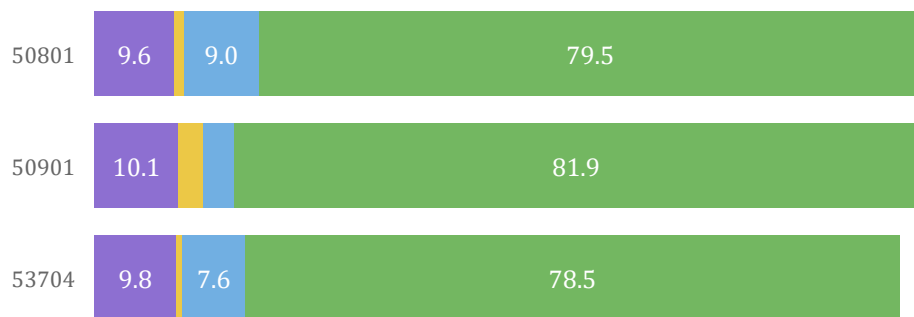

Demographic Profile of High Response Communities

Median Household Income (\$)

Persons Below Poverty Level (%)

Population Age 65 and Over (%)

Population Who Speak English Less Than "Very Well" and Speak the Language (%):

Spanish Chinese Russian Korean Vietnamese

Racial Identity (%)

Asian Black Hispanic White

Household Access to Computer or Internet (%)

No Internet Access No Computing Device Only Smartphone

Somerset County Census 2020 Self-Response Rates - Metrics & Maps May 4, 2020