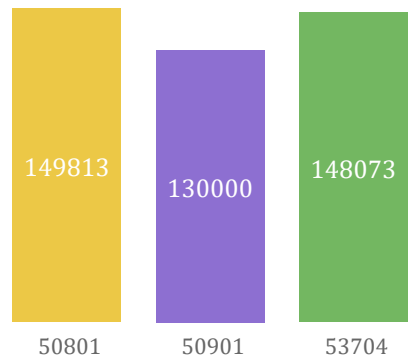

Somerset County
 Census 2020 Self-Response Rates - Metrics & Maps
 May 4, 2020

Self-Response Rate Changes Across Municipalities

Somerset County
 Census 2020 Self-Response Rates - Metrics & Maps
 May 4, 2020

Demographic Profile of High Response Communities

Median Household Income (\$)

Persons Below Poverty Level (%)

Population Age 65 and Over (%)

Population Who Speak English Less Than "Very Well" and Speak the Language (%):