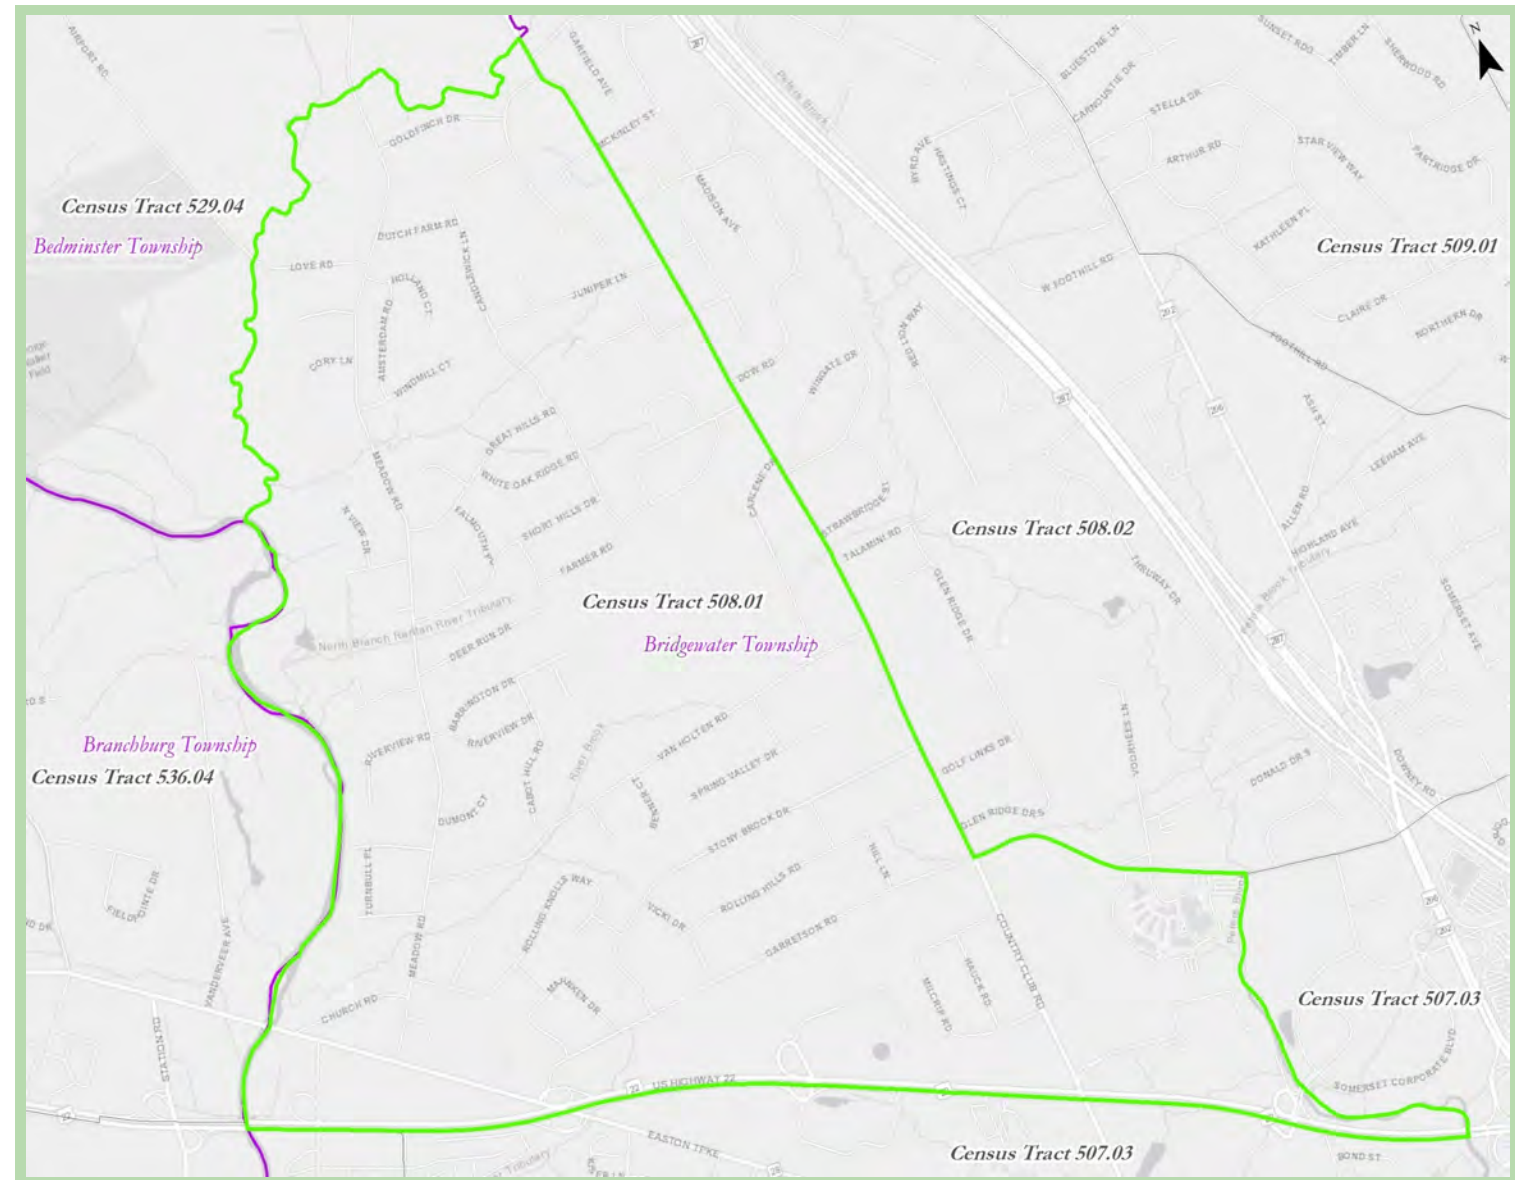

Census Tract: **508.01**

County: **Somerset**
Municipality: **Bridgewater Township**

Category: **High Response Community**
Self-Response Rate: **81.6%**