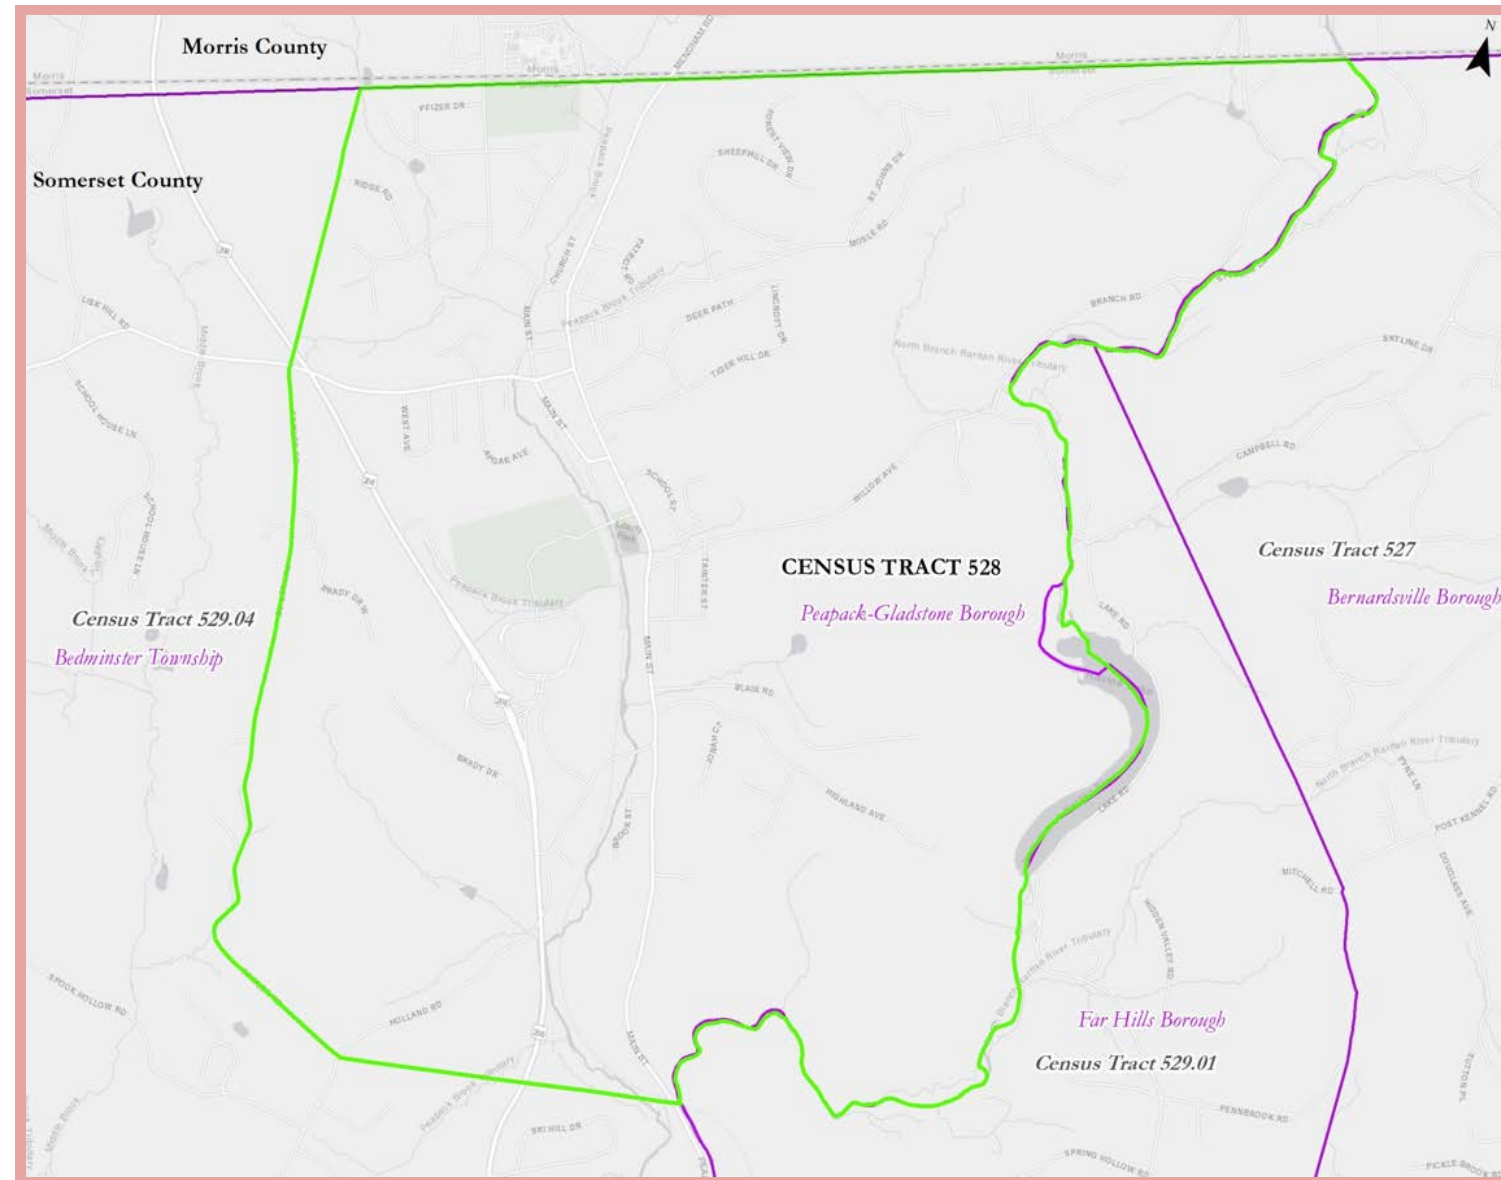

Census Tract: **528.00**

County: **Somerset**
Municipality: **Peapack-Gladstone Borough**

Category: **Low Response Community**
Self-Response Rate: **46.3%**

Data Source: Census Tract Boundaries (2019), Self Response Rates (2020) from US Census Bureau. HERE, Garmin, (c) OpenStreetMap contributors, and the GIS user community