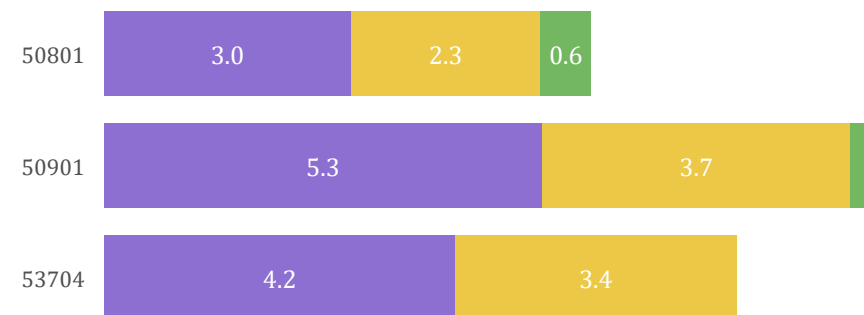

Demographic Profile of High Response Communities

Median Household Income (\$)

Persons Below Poverty Level (%)

Population Age 65 and Over (%)

Population Who Speak English Less Than "Very Well" and Speak the Language (%):

Spanish Chinese Russian Korean Vietnamese

Racial Identity (%)

Asian Black Hispanic White

Household Access to Computer or Internet (%)

No Internet Access No Computing Device Only Smartphone

Somerset County
Census 2020 Self-Response Rates - Metrics & Maps
May 25, 2020

Census Tract: 511.00

County: Somerset
Municipality: Bound Brook Borough

Category: Low Response Community
Self-Response Rate: 41.6%

Data Source: Census Tract Boundaries (2019), Self Response Rates (2020) from US Census Bureau. HERE, Garmin, (c) OpenStreetMap contributors, and the GIS user community