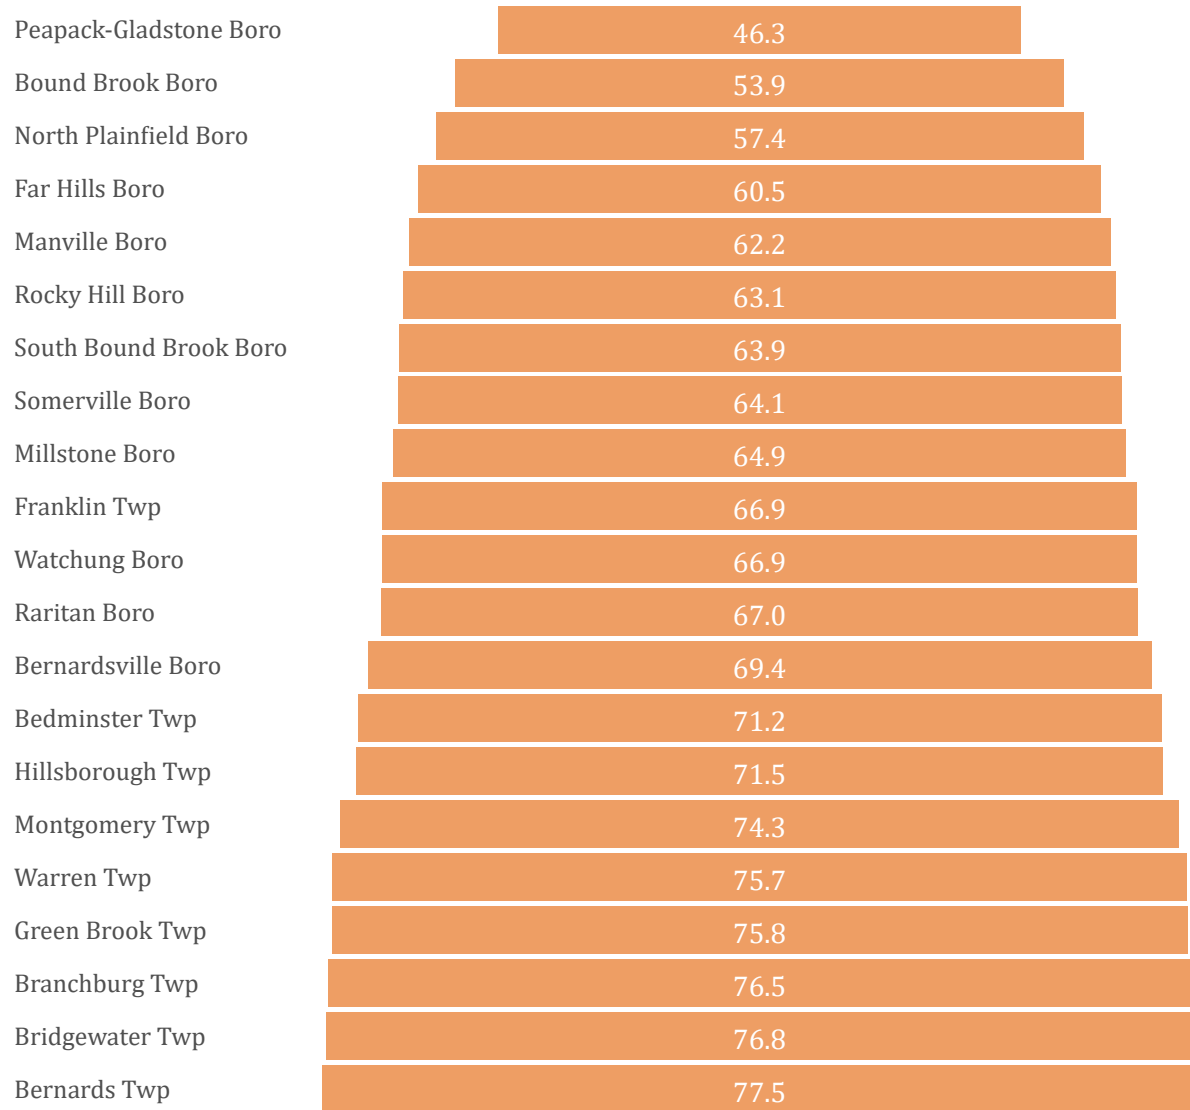

Somerset County
Census 2020 Self-Response Rates - Metrics & Maps
May 25, 2020

60.1

National Self-Response (%)

62.1

New Jersey Self-Response (%)

69.7

Somerset County Self-Response (%)

Top 5 New Jersey Counties

Top 5 Somerset County Municipalities

Somerset County
 Census 2020 Self-Response Rates - Metrics & Maps
 May 25, 2020

Self-Response Rate Across Somerset County Municipalities (%)

Bottom 3 Census Tracts

Top 3 Census Tracts