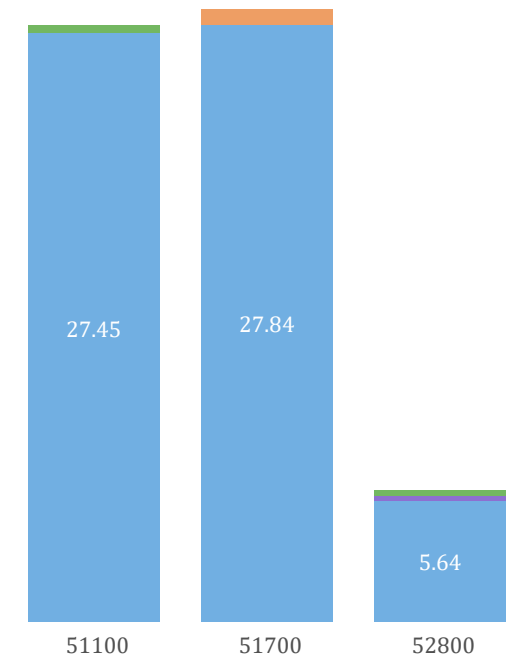

Population Who Speak English Less Than "Very Well" and Speak the Language(%):

Spanish Chinese Russian Arabic