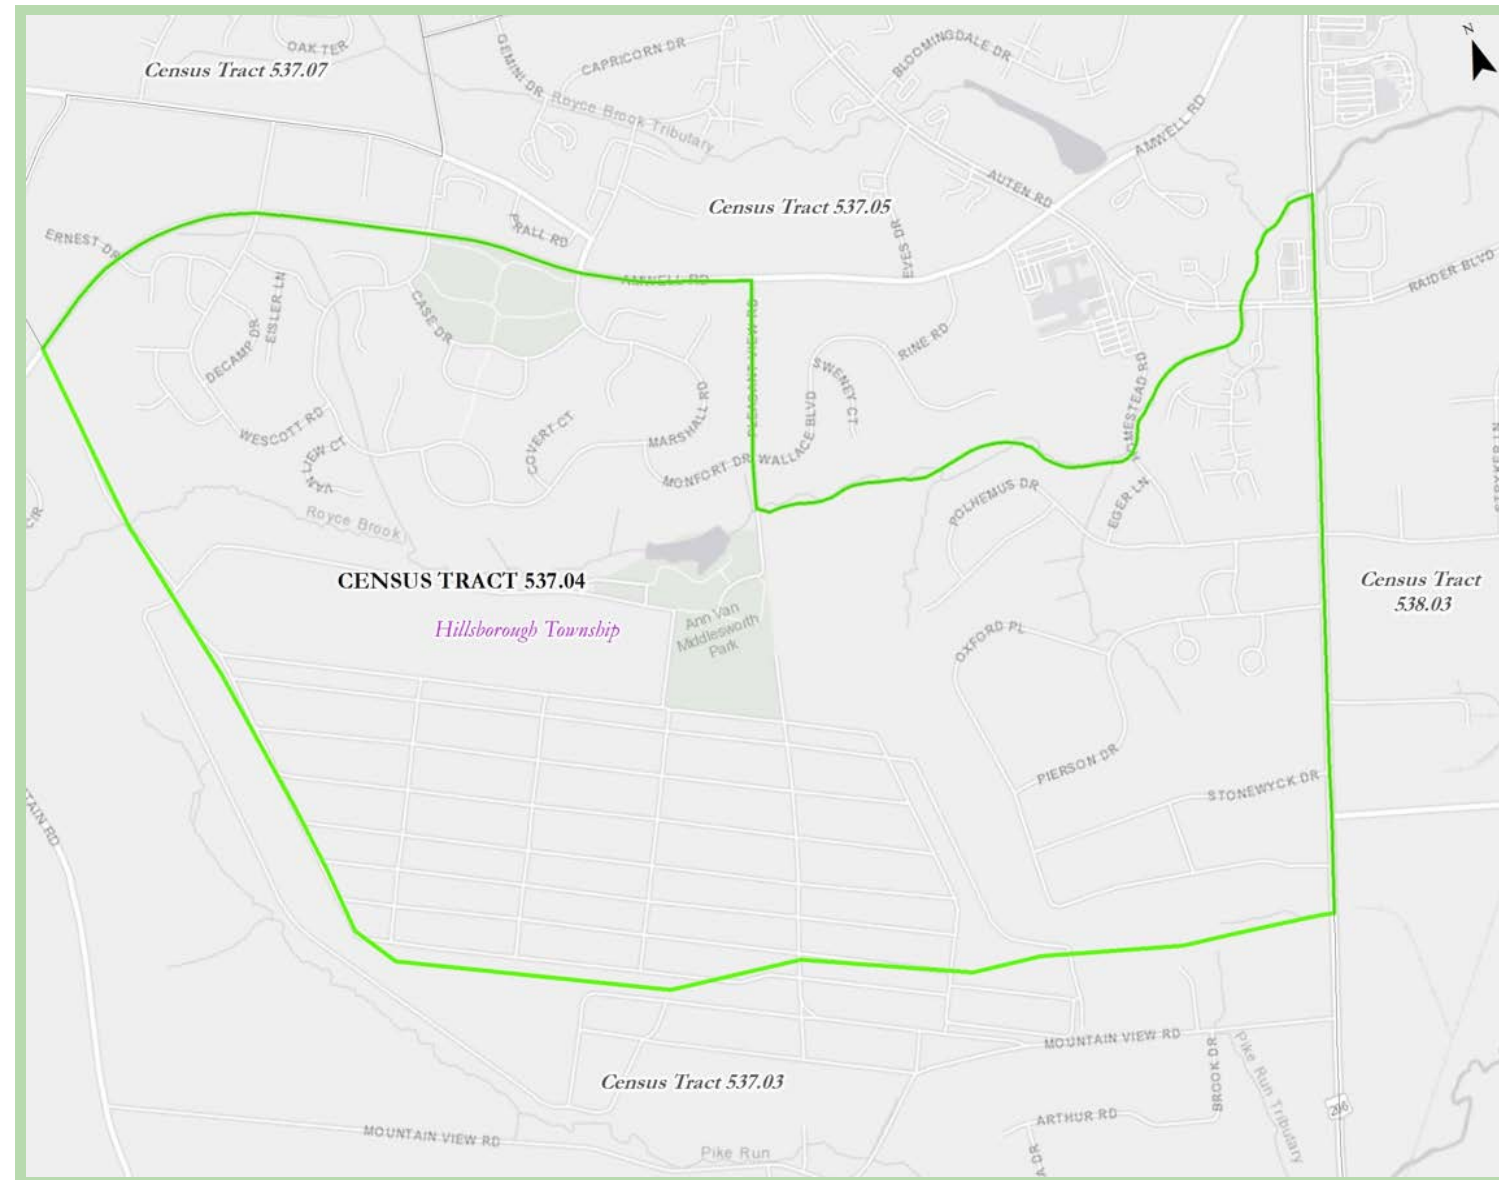

Census Tract: **537.04**

County: **Somerset**
Municipality: **Hillsborough Township**

Category: **High Response Community**
Self-Response Rate: **83.7%**

Data Source: Census Tract Boundaries (2019), Self Response Rates (2020) from US Census Bureau. HERE, Garmin, (c) OpenStreetMap contributors, and the GIS user community