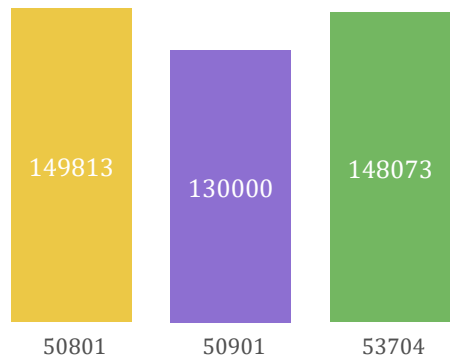

Spanish Chinese Russian Arabic

Racial Identity (%)

Asian Black Hispanic White

Household Access to Computer or Internet (%)

No Internet Access No Computing Device Only Smartphone

Somerset County Census 2020 Self-Response Rates - Metrics & Maps May 25, 2020

Demographic Profile of High Response Communities

Median Household Income (\$)

Persons Below Poverty Level (%)

Population Age 65 and Over (%)

Population Who Speak English Less Than "Very Well" and Speak the Language (%):