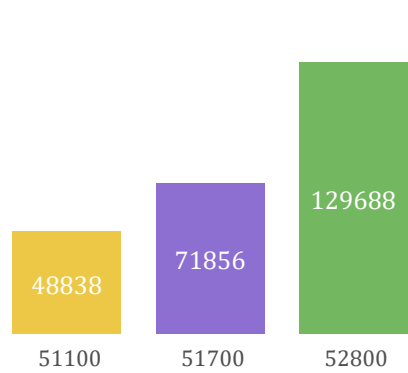

Somerset County
 Census 2020 Self-Response Rates - Metrics & Maps
 May 25, 2020

Self-Response Rate Changes Across Municipalities

Somerset County
 Census 2020 Self-Response Rates - Metrics & Maps
 May 25, 2020

Demographic Profile of Low Response Communities

Median Household Income (\$)

Persons Below Poverty Level (%)

Population Age 65 and Over (%)

Population Who Speak English Less Than "Very Well" and Speak the Language(%):