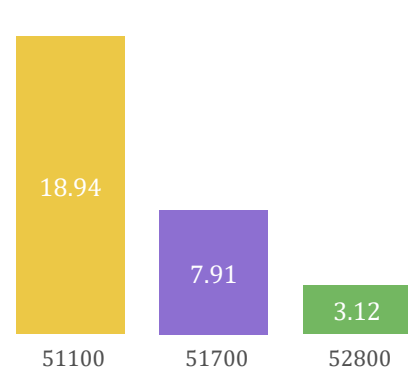

Somerset County
 Census 2020 Self-Response Rates - Metrics & Maps
 May 25, 2020

Self-Response Rate Changes Across Municipalities

Somerset County
 Census 2020 Self-Response Rates - Metrics & Maps
 May 25, 2020

Demographic Profile of Low Response Communities

Median Household Income (\$)

Persons Below Poverty Level (%)

Population Age 65 and Over (%)

Population Who Speak English Less Than "Very Well" and Speak the Language(%):