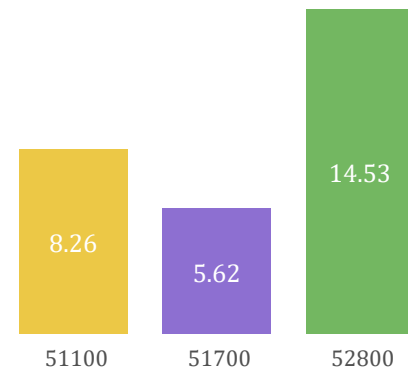

Demographic Profile of Low Response Communities

Median Household Income (\$)

Persons Below Poverty Level (%)

Population Age 65 and Over (%)

Population Who Speak English Less Than "Very Well" and Speak the Language(%):