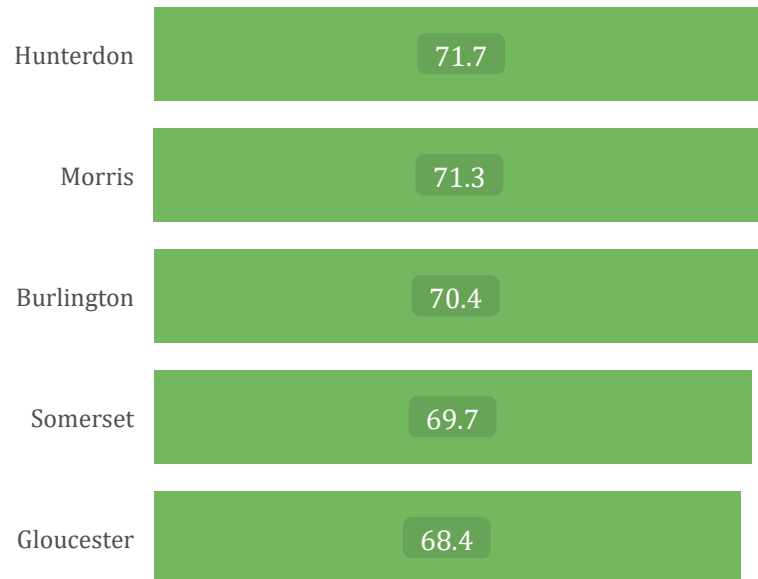

Somerset County
Census 2020 Self-Response Rates - Metrics & Maps
May 25, 2020

60.1

National Self-Response (%)

62.1

New Jersey Self-Response (%)

69.7

Somerset County Self-Response (%)

Top 5 New Jersey Counties

Top 5 Somerset County Municipalities

Somerset County
 Census 2020 Self-Response Rates - Metrics & Maps
 May 25, 2020

Self-Response Rate Across Somerset County Municipalities (%)

Bottom 3 Census Tracts

Top 3 Census Tracts

Demographic Profile of Low Response Communities

Median Household Income (\$)

Persons Below Poverty Level (%)

Population Age 65 and Over (%)

Population Who Speak English Less Than "Very Well" and Speak the Language(%):