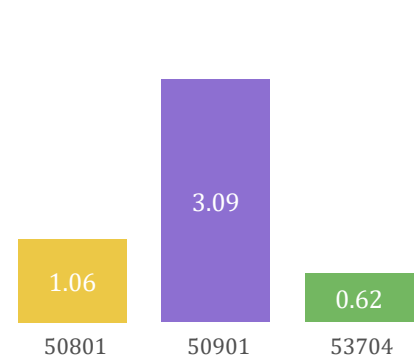

Spanish Chinese Russian Arabic

Racial Identity (%)

Asian Black Hispanic White

Household Access to Computer or Internet (%)

No Internet Access No Computing Device Only Smartphone

Somerset County Census 2020 Self-Response Rates - Metrics & Maps May 25, 2020

Demographic Profile of High Response Communities

Median Household Income (\$)

Persons Below Poverty Level (%)

Population Age 65 and Over (%)

Population Who Speak English Less Than "Very Well" and Speak the Language (%):