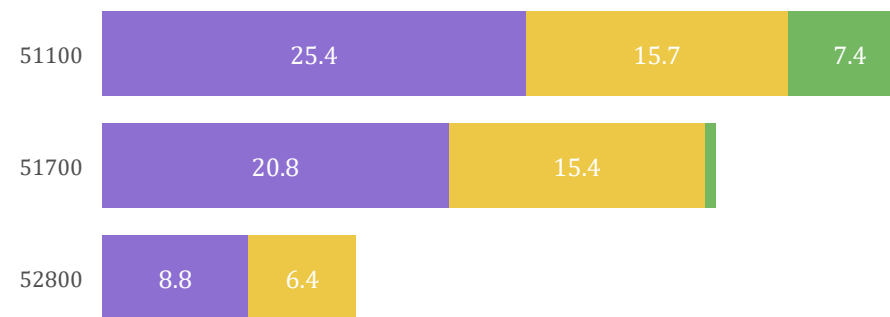

Demographic Profile of Low Response Communities

Median Household Income (\$)

Persons Below Poverty Level (%)

Population Age 65 and Over (%)

Population Who Speak English Less Than "Very Well" and Speak the Language(%):

Spanish Chinese Russian Arabic

Racial Identity (%)

Asian Black Hispanic White

Household Access to Computer or Internet (%)

No Internet Access No Computing Device Only Smartphone

Somerset County Census 2020 Self-Response Rates - Metrics & Maps May 25, 2020

Demographic Profile of High Response Communities

Median Household Income (\$)

Persons Below Poverty Level (%)

Population Age 65 and Over (%)

Population Who Speak English Less Than "Very Well" and Speak the Language (%):