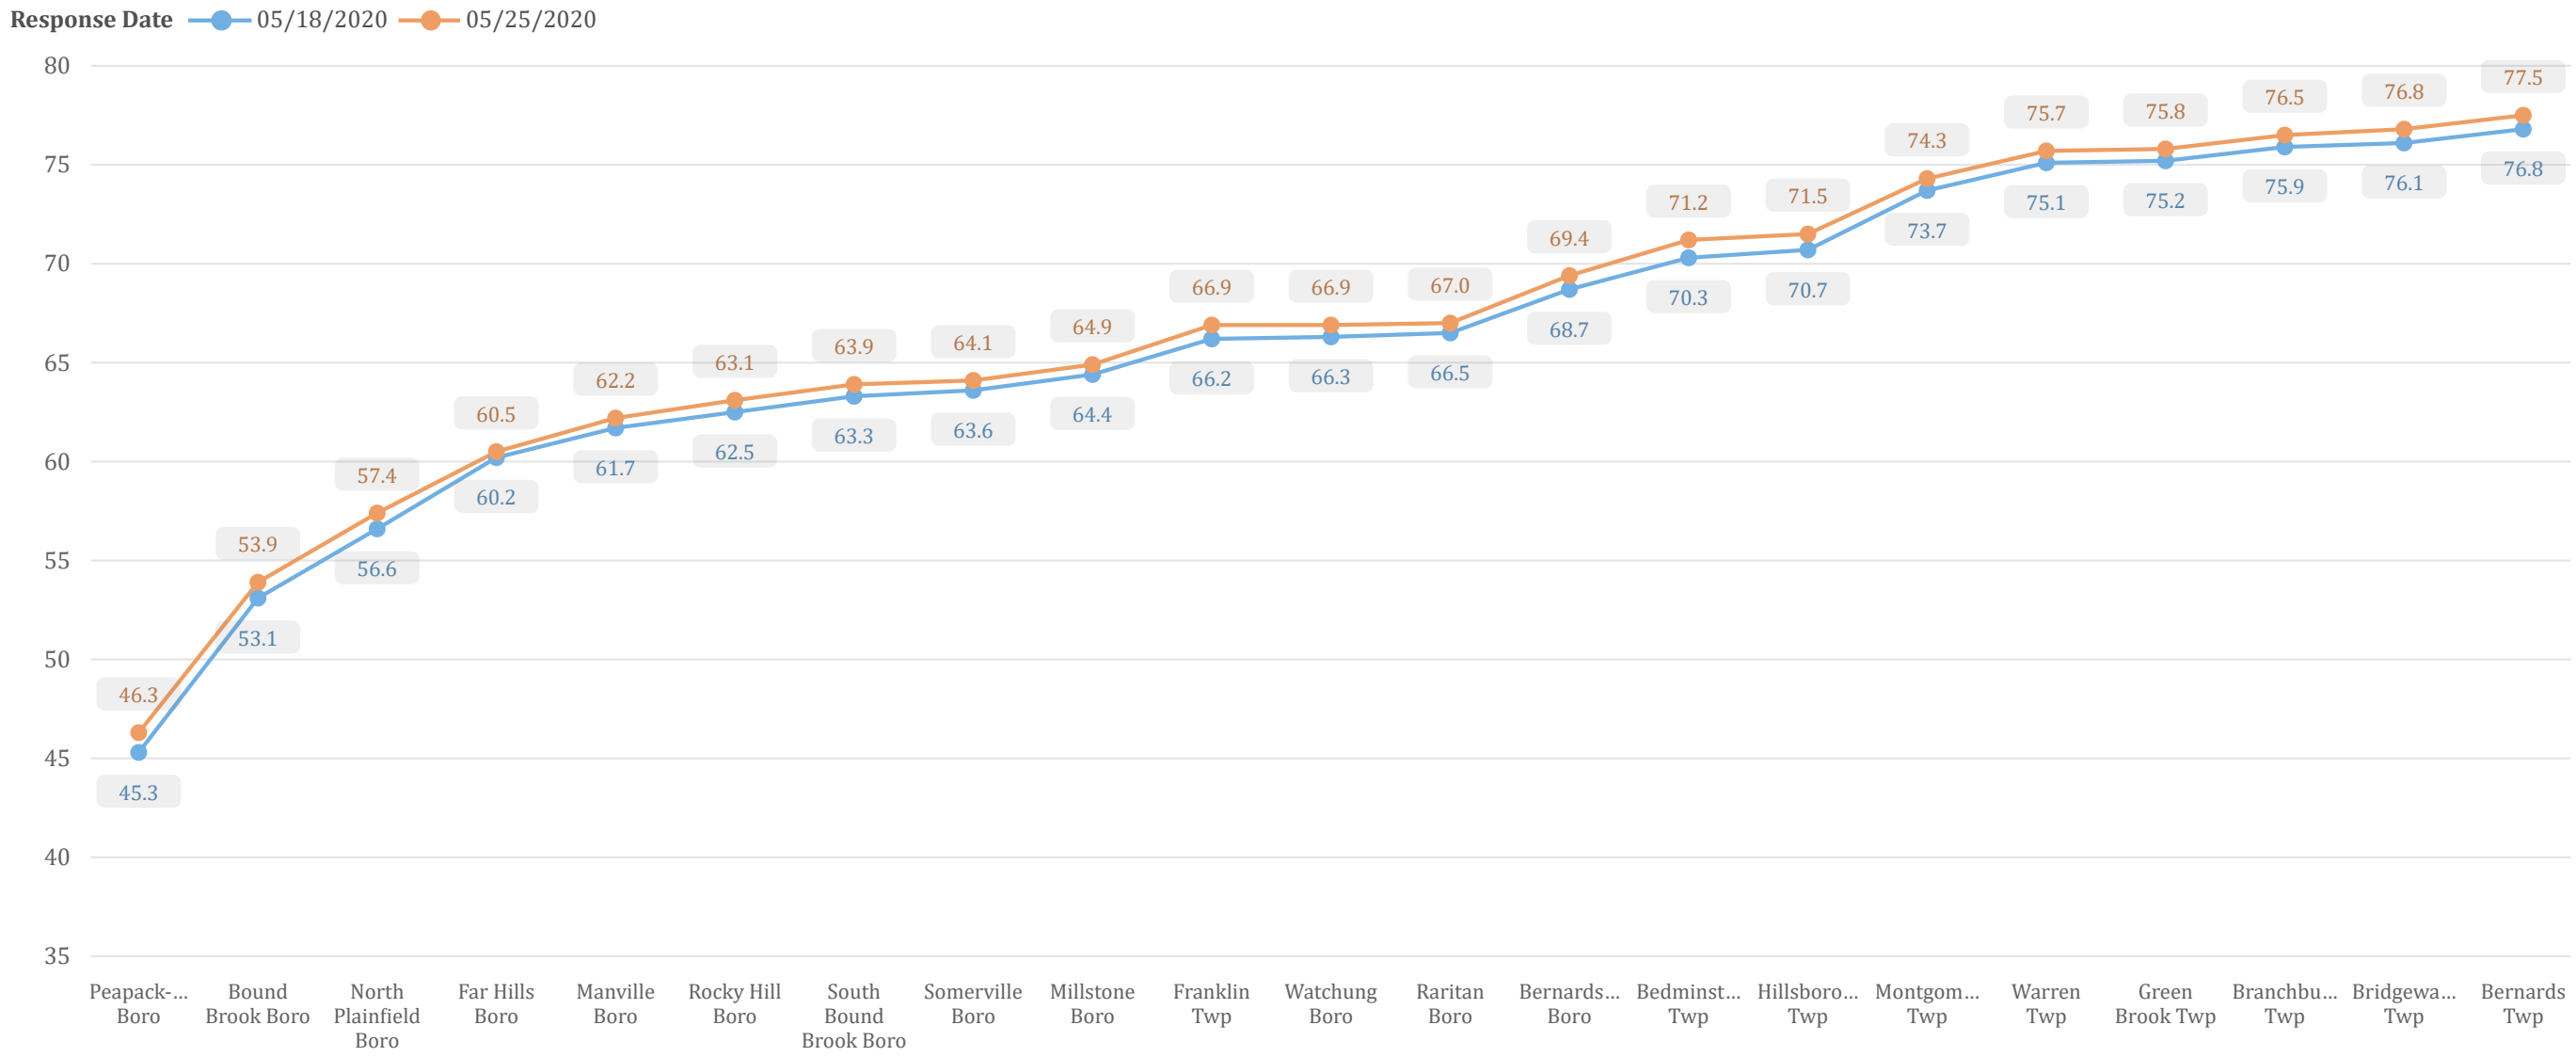

Self-Response Rate Changes Across Municipalities