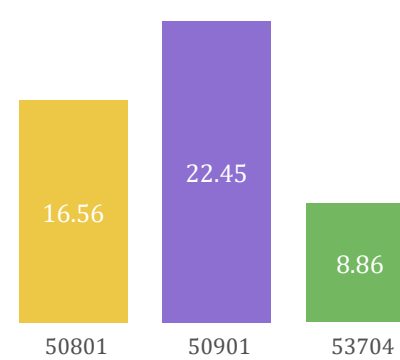

Demographic Profile of High Response Communities

Median Household Income (\$)

Persons Below Poverty Level (%)

Population Age 65 and Over (%)

Population Who Speak English Less Than "Very Well" and Speak the Language (%):

Spanish Chinese Russian Korean Vietnamese

Racial Identity (%)

Asian Black Hispanic White

Household Access to Computer or Internet (%)

No Internet Access No Computing Device Only Smartphone

Somerset County
Census 2020 Self-Response Rates - Metrics & Maps
May 25, 2020

Census Tract: 511.00

County: Somerset
Municipality: Bound Brook Borough

Category: Low Response Community
Self-Response Rate: 41.6%

Data Source: Census Tract Boundaries (2019), Self Response Rates (2020) from US Census Bureau. HERE, Garmin, (c) OpenStreetMap contributors, and the GIS user community