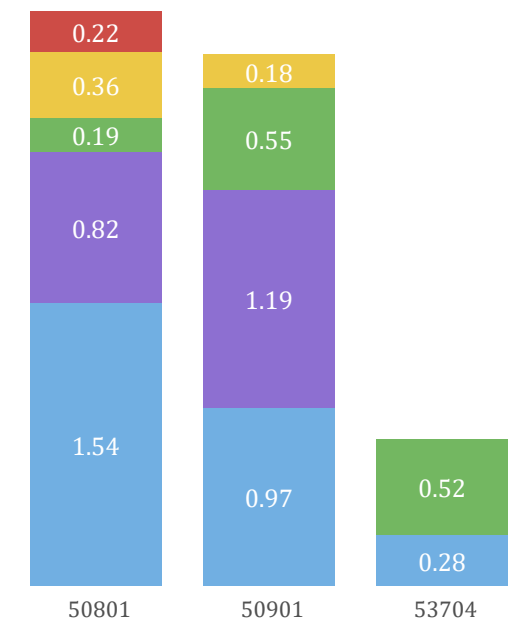

Demographic Profile of High Response Communities

Median Household Income (\$)

Persons Below Poverty Level (%)

Population Age 65 and Over (%)

Population Who Speak English Less Than "Very Well" and Speak the Language (%):

Spanish Chinese Russian Korean Vietnamese

Racial Identity (%)

Asian Black Hispanic White

Household Access to Computer or Internet (%)

No Internet Access No Computing Device Only Smartphone

Somerset County
Census 2020 Self-Response Rates - Metrics & Maps
May 25, 2020

Census Tract: 511.00

County: Somerset
Municipality: Bound Brook Borough

Category: Low Response Community
Self-Response Rate: 41.6%

Data Source: Census Tract Boundaries (2019), Self Response Rates (2020) from US Census Bureau. HERE, Garmin, (c) OpenStreetMap contributors, and the GIS user community