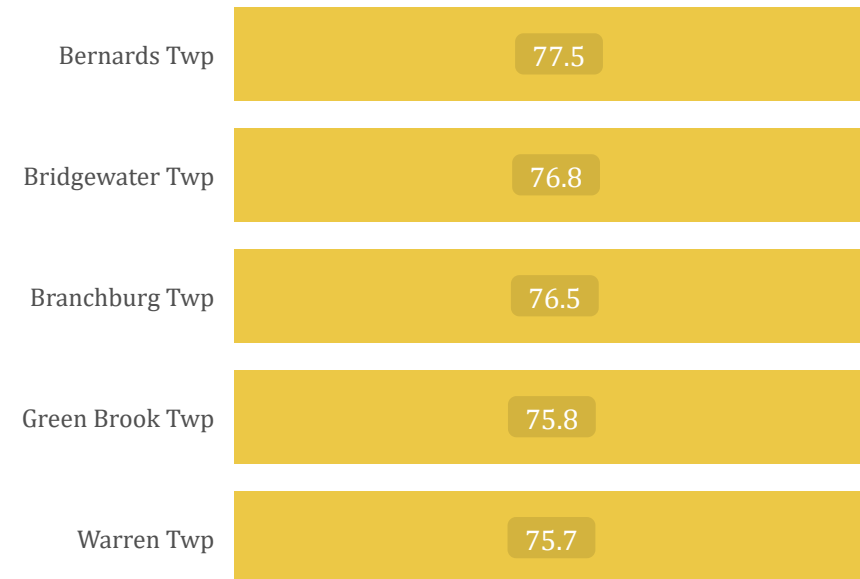

Somerset County
Census 2020 Self-Response Rates - Metrics & Maps
May 25, 2020

60.1

National Self-Response (%)

62.1

New Jersey Self-Response (%)

69.7

Somerset County Self-Response (%)

Top 5 New Jersey Counties

Top 5 Somerset County Municipalities