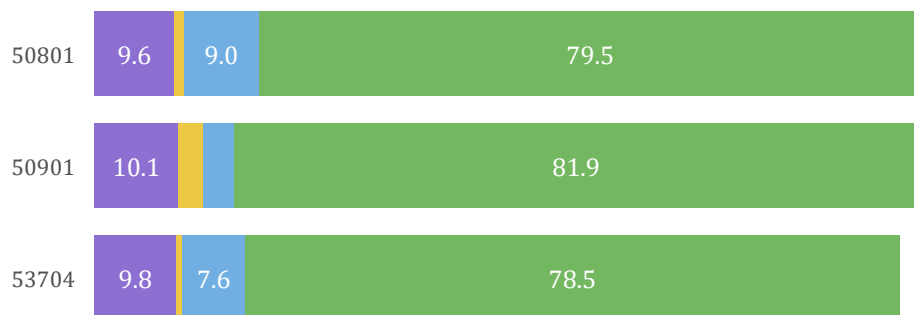

Demographic Profile of High Response Communities

Median Household Income (\$)

Persons Below Poverty Level (%)

Population Age 65 and Over (%)

Population Who Speak English Less Than "Very Well" and Speak the Language (%):

Spanish Chinese Russian Korean Vietnamese

Racial Identity (%)

Asian Black Hispanic White

Household Access to Computer or Internet (%)

No Internet Access No Computing Device Only Smartphone

Somerset County
Census 2020 Self-Response Rates - Metrics & Maps
May 25, 2020