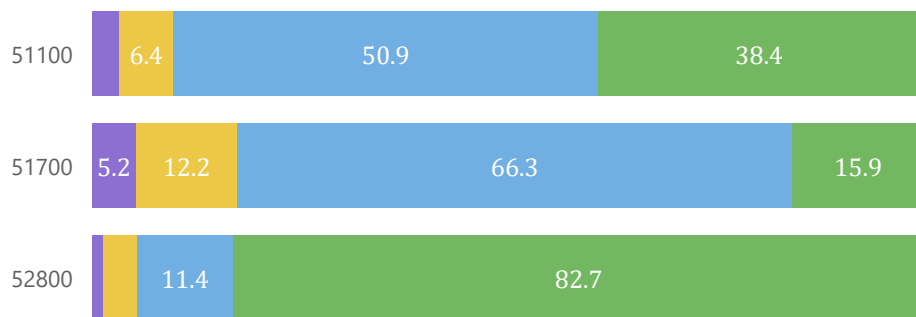

Demographic Profile of Low Response Communities

Median Household Income (\$)

Persons Below Poverty Level (%)

Population Age 65 and Over (%)

Population Who Speak English Less Than "Very Well" and Speak the Language(%):

Spanish Chinese Russian Arabic

Racial Identity (%)

Asian Black Hispanic White

Household Access to Computer or Internet (%)

No Internet Access No Computing Device Only Smartphone

Somerset County Census 2020 Self-Response Rates - Metrics & Maps May 25, 2020