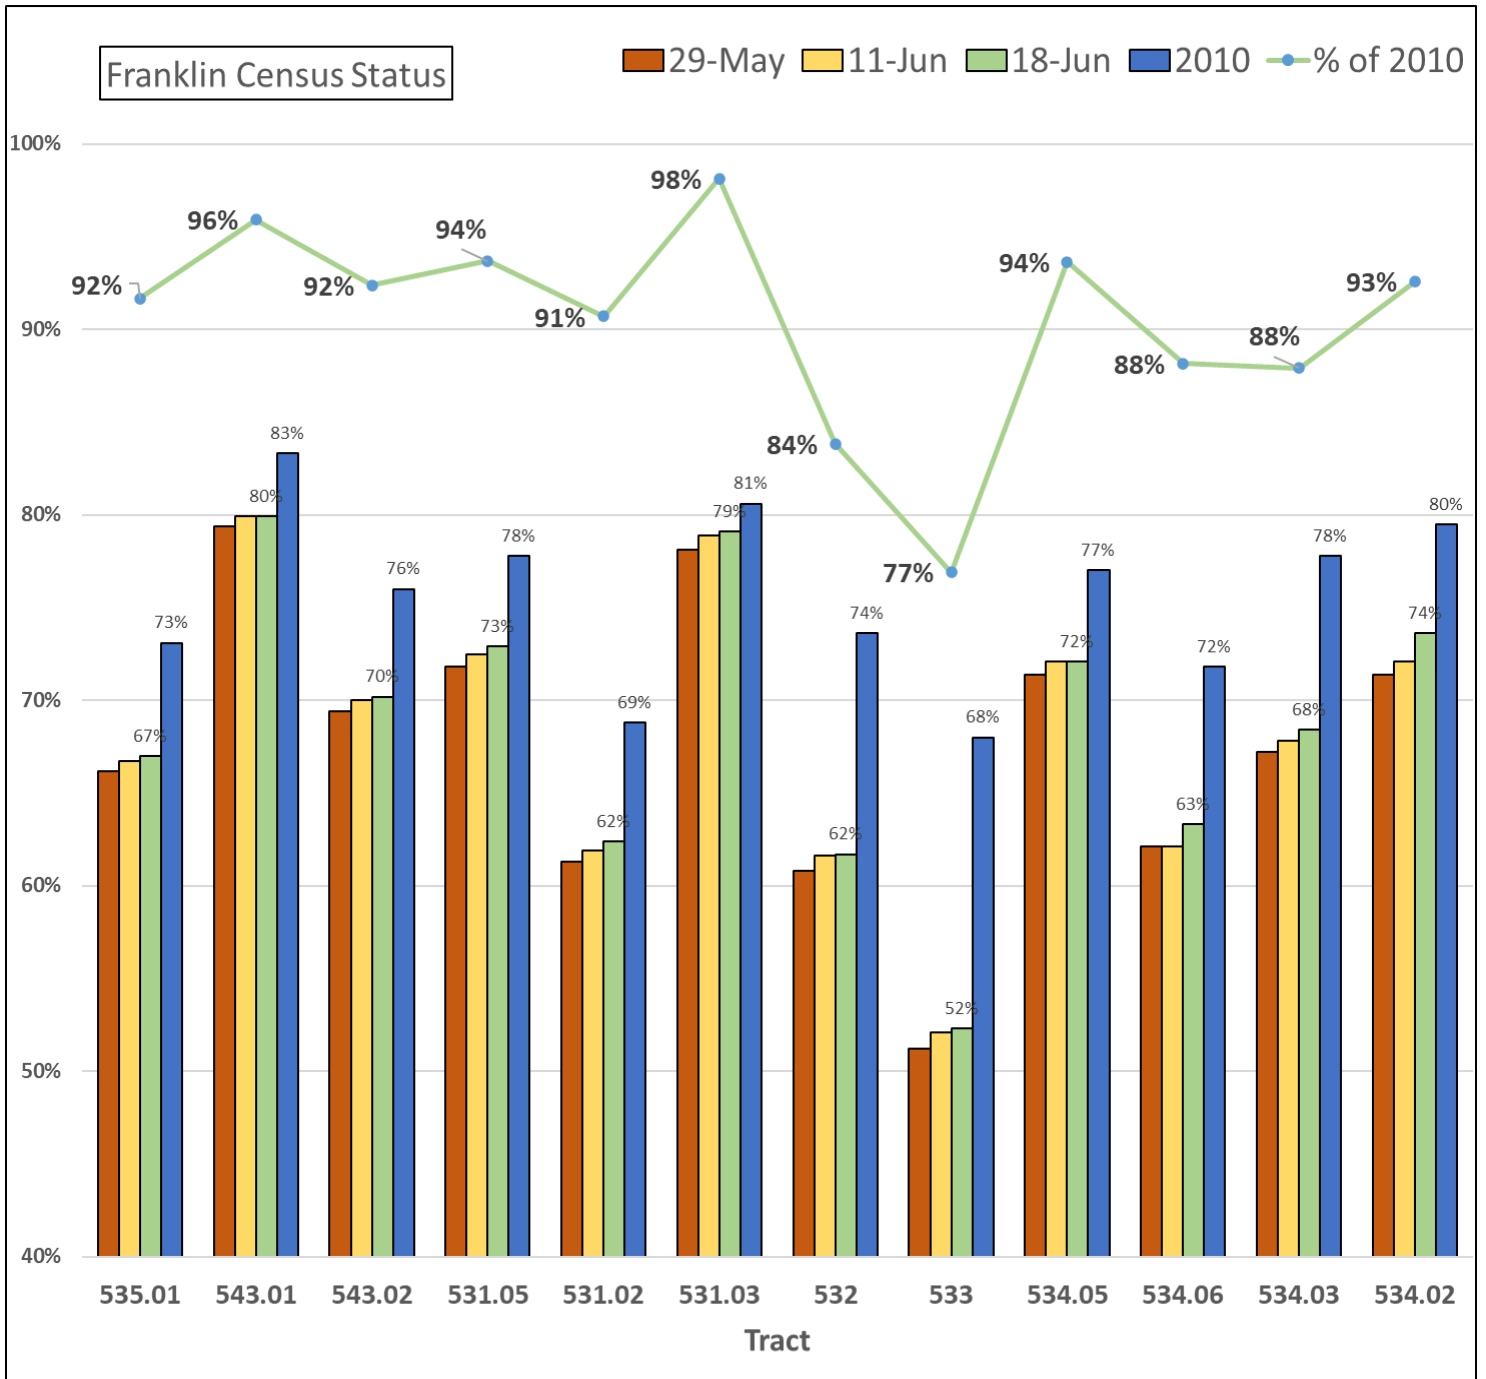

Following The Census

June 18

In the graph below the bars are the percent of response to the census on May 29th, Jun 11th, June 18th and 2010 by census tract. The line is the percent of 2010 reached on Jun 18th. Below is the tract map.